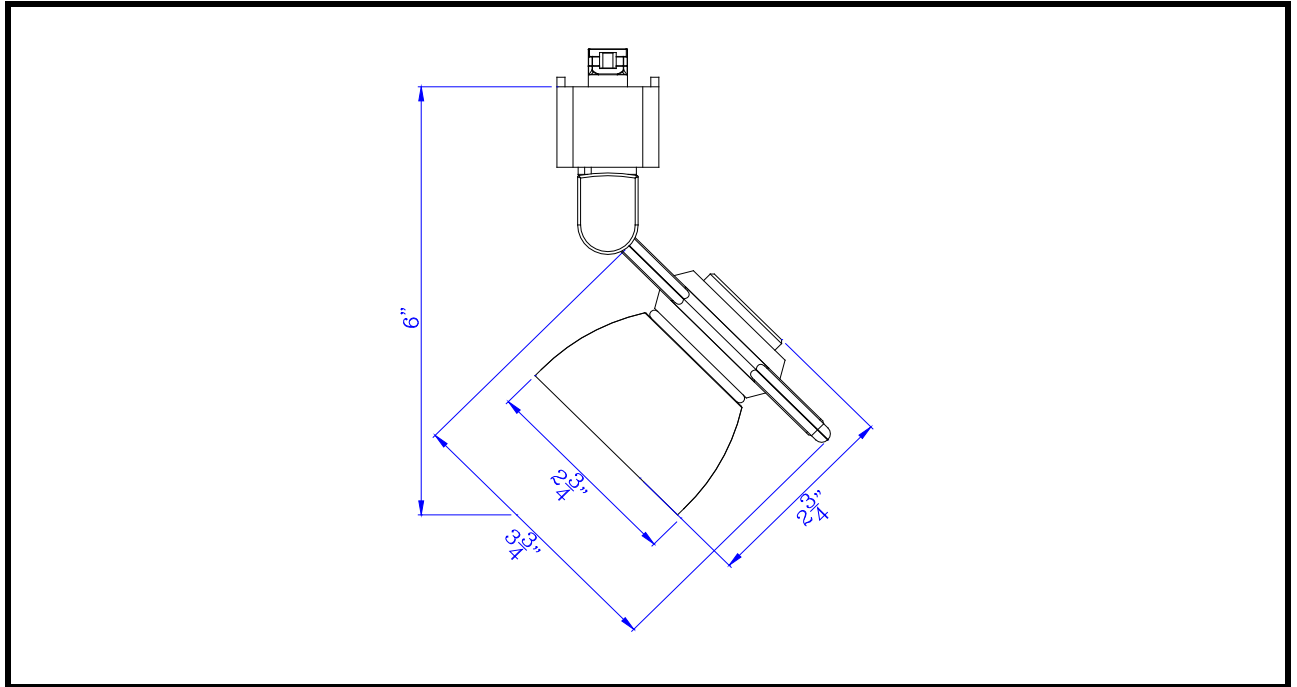

Project: _____

Catalog No.: _____

Lamp/Wattage: _____

Model No. : HT-999WH-AMBCLR

Description: 12W dimmable integrated LED track fixture, 750 lumen, 90 CRI

Material: Metal/Polycarbonate

Finish : White

Rotation : 355 degree