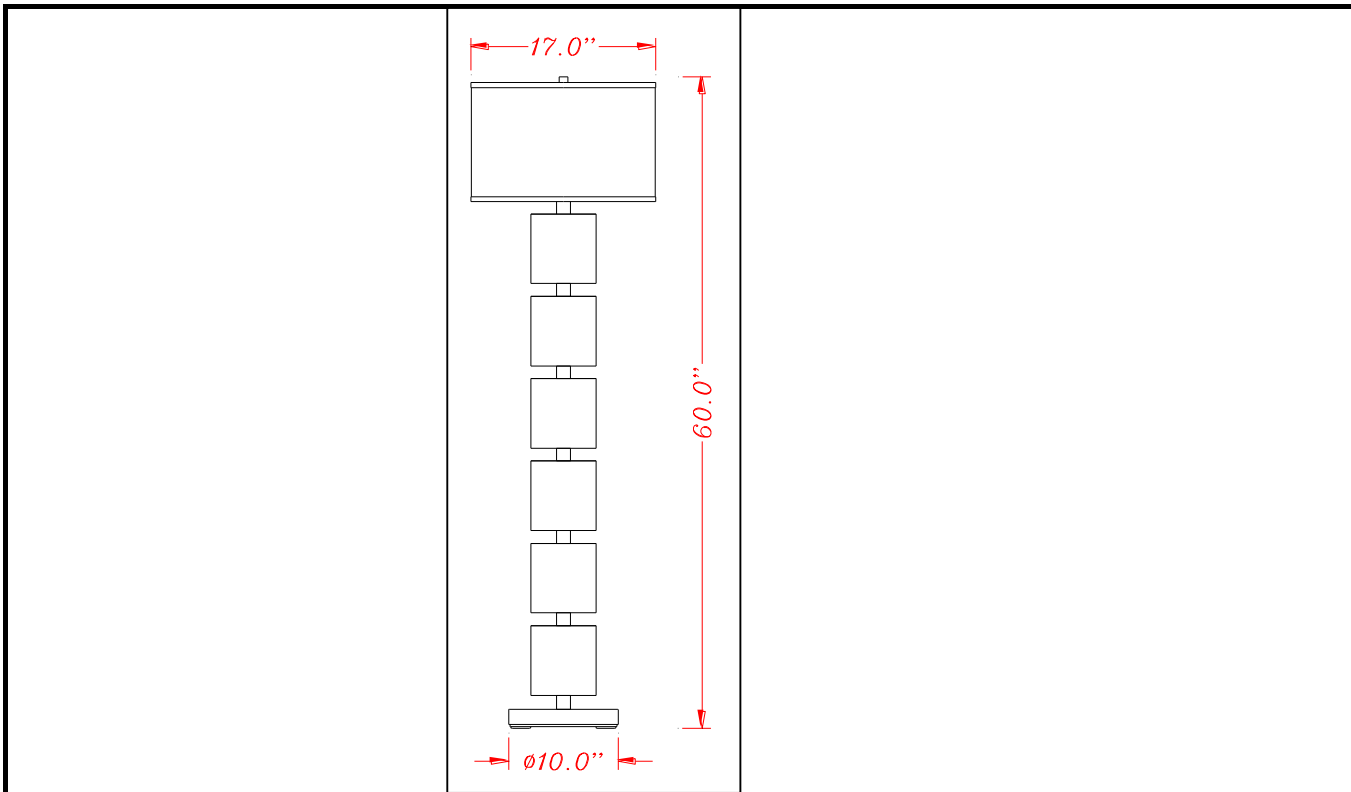

Project: _____

Catalog No.: _____

Lamp/Wattage: _____

Drawing:

- Model No:** LA-2019FL-1BW
- Description:** 100W Siena metal floor lamp with on/off push thru socket switch
- Material:** METAL
- Finish :** Brushed Steel/Wood
- Height:** 60"
- Base Width:** 10" X 10"
- Harp Size:** 8 1/2"
- Wattage :** 100W
- Socket :** Medium Base (E26)
- Switch:** On/off push thru socket switch
- Bulb:** Incandescent, CFL
- Power Outlet:** N/A
- Ethernet Jack:** None
- Cord:** SPT-2
- Cord Length:** 6'
- Cord Color:** Silver
- Shade No:** SH-1092
- Material:** Fabric
- Shade size:** (17"+11")*(17"+11")*11"