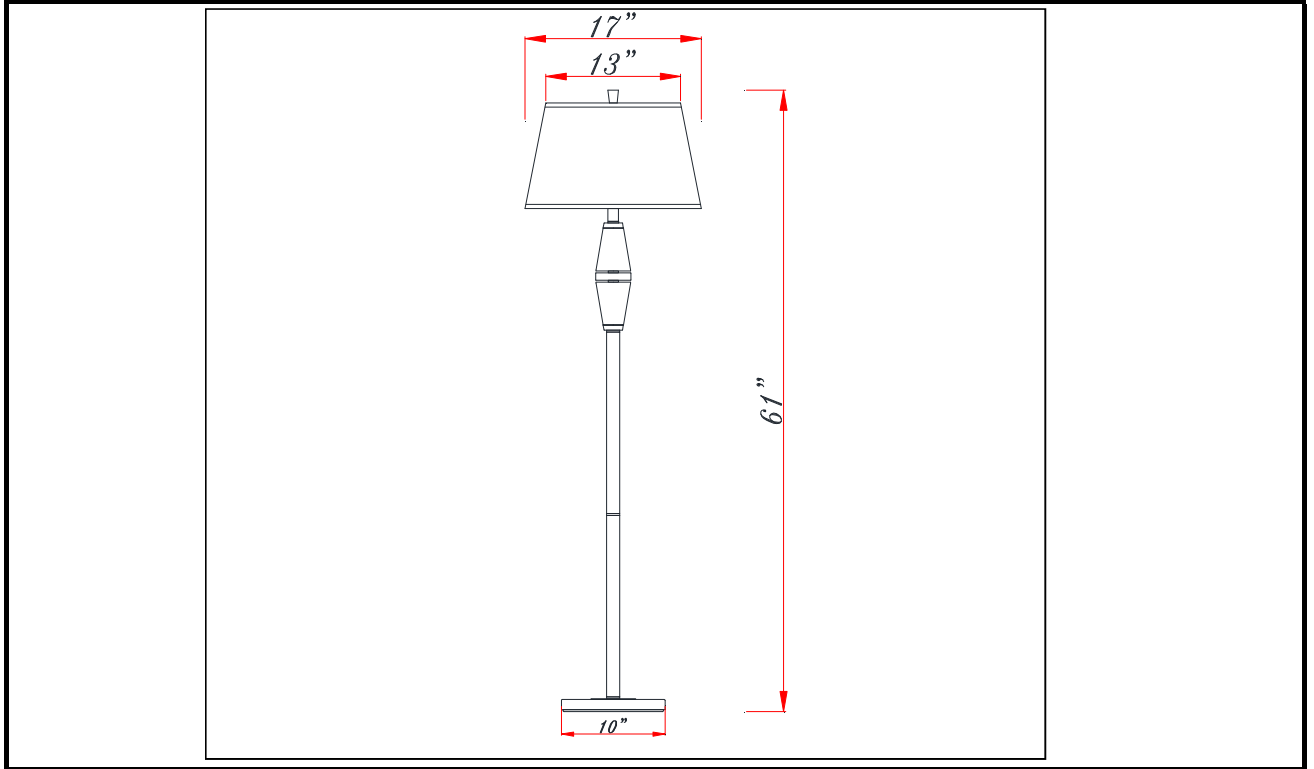

Drawing:

Model No: LA-957FL-1CH
Description: 100W metal floor lamp with push thru socket switch
Material: METAL
Finish : Chrome/Faux Wood
Height: 61"
Base Width: 10"
Harp Size: 9"
Wattage : 100W
Socket : Medium Base (E26)
Switch: Push thru socket switch
Bulb: Incandescent, CFL
Power Outlet: N/A
Ethernet Jack: None
Cord: SPT-2
Cord Length: 6'
Cord Color: Silver
Shade No: SH-1169
Material: Fabric
Shade size: 13"x17"x10.5"