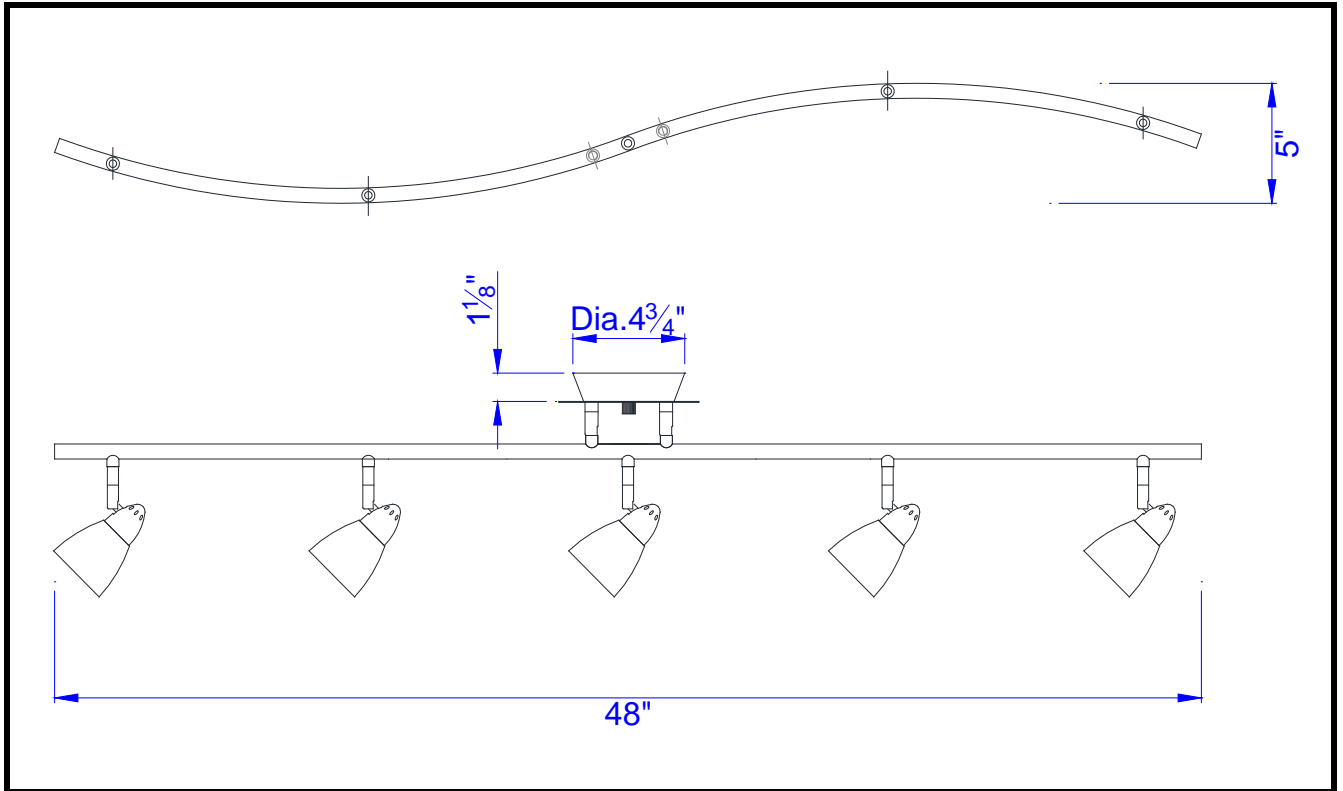

Project: _____

Catalog No.: _____

Lamp/Wattage: _____

Model No. : SL-735

Rotation : 180 degree

Capability : +90 degree from horizontal

Finish : BS (brushed steel)

Width: 120"

Voltage : 120V

Wattage : 40W (8Wx5)

Shade: Glass

Dimming: Dimmable

CT" 3300K (+/-100K)

Lumen : 650

CRI : 90

FWHM : 24 degree