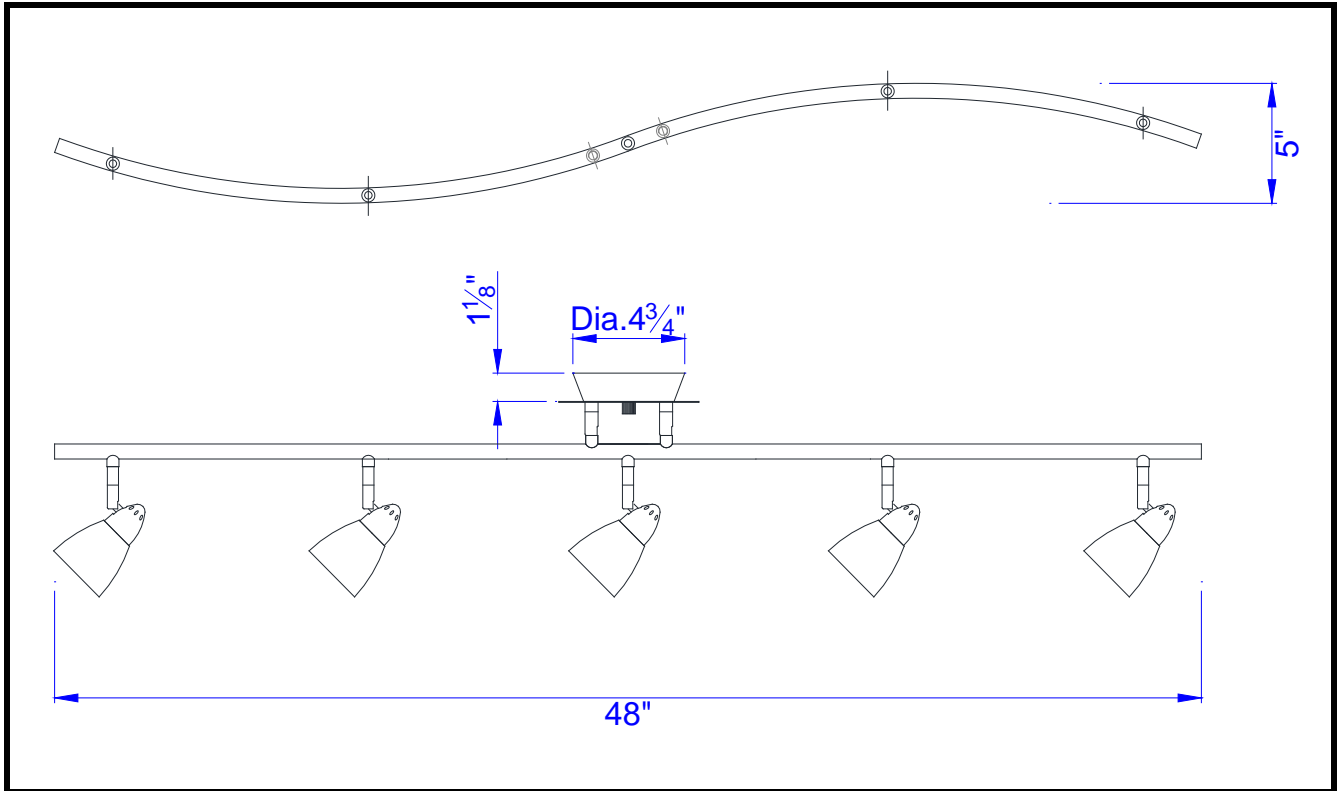

Model No. : SL-735

Rotation : 180 degree

Capability : +90 degree from horizontal

Finish : BS (brushed steel)

Width: 120"

Voltage : 120V

Wattage : 40W (8Wx5)

Shade: Glass