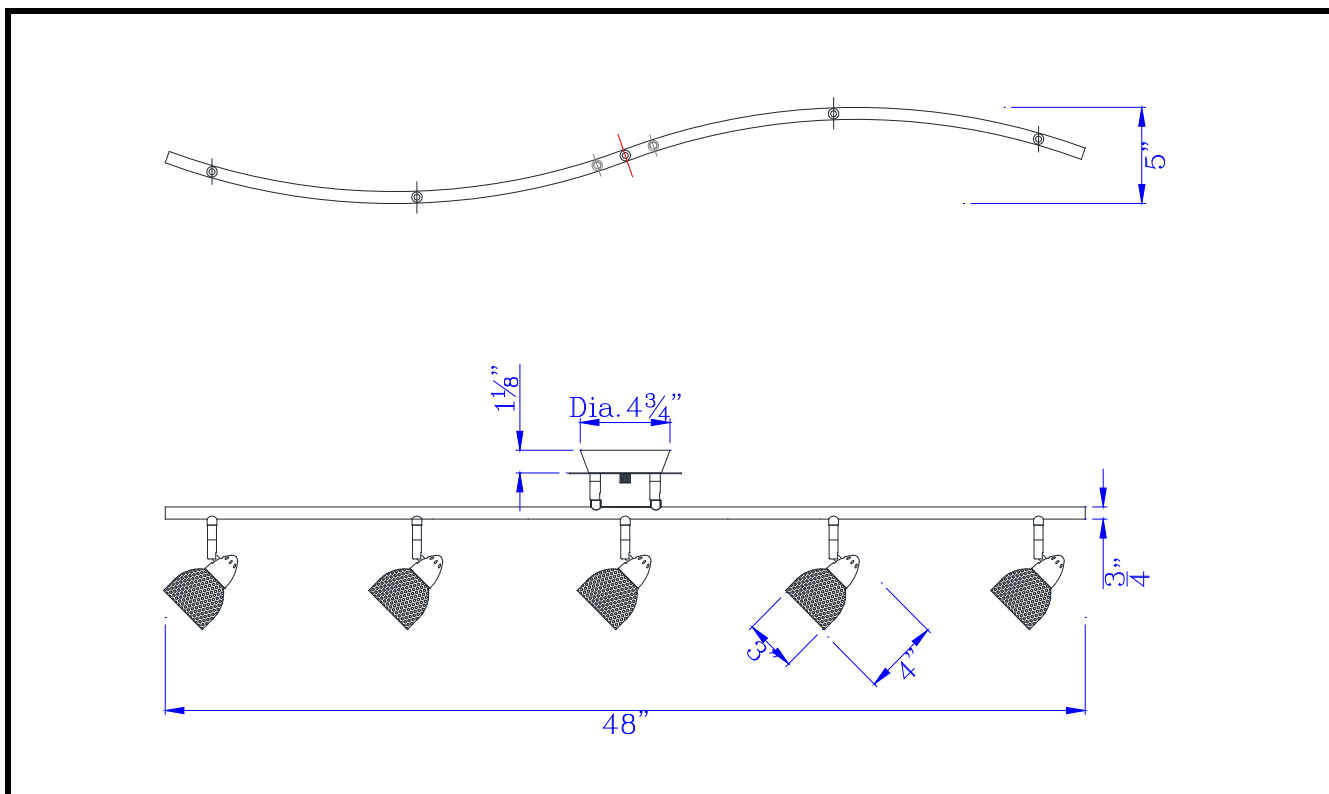

Model No. : SL-735

Rotation : 180 degree

Capability : +90 degree from horizontal

Finish : RU (Rust)

Width: 120"

Voltage : 120V

Wattage : 40W (8Wx5)

Shade: Metal