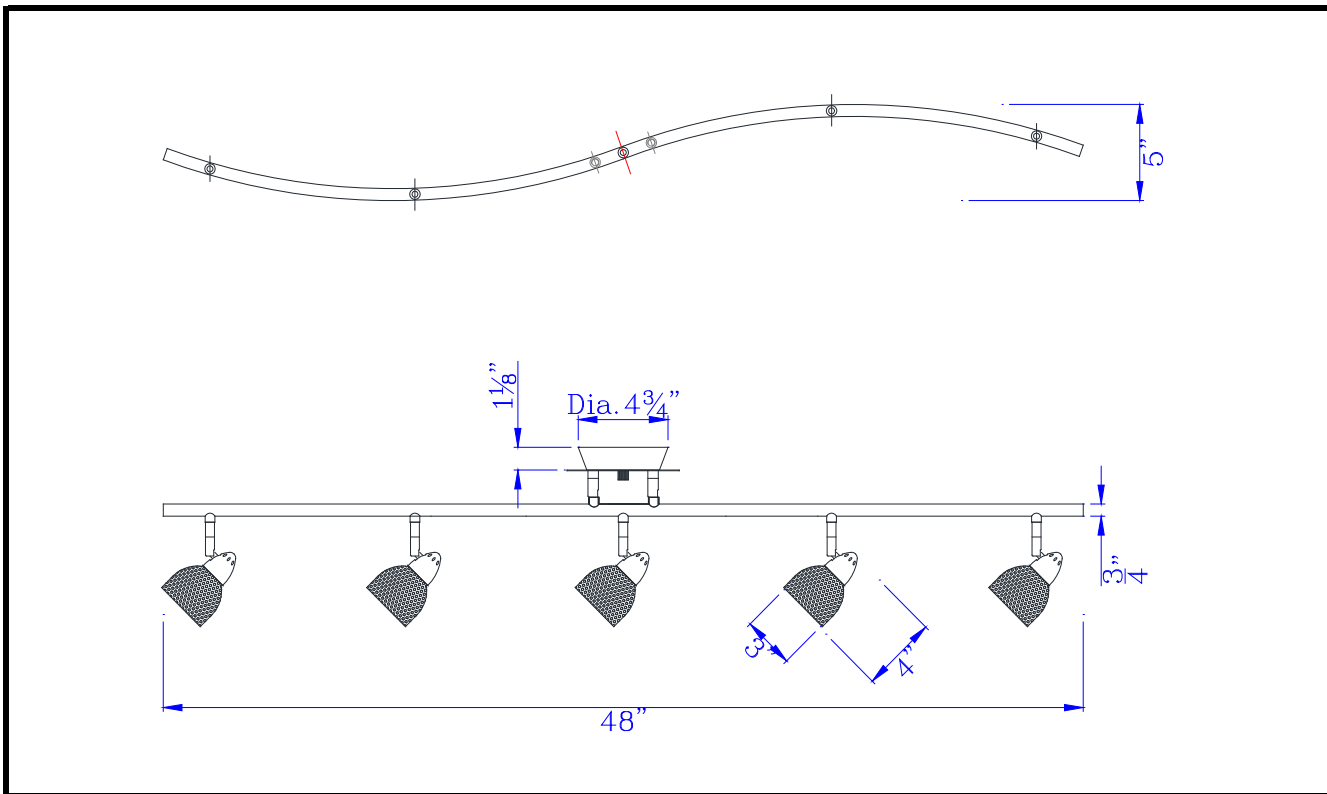

Project: _____

Catalog No.: _____

Lamp/Wattage: _____

Model No. : SL-735

Rotation : 180 degree

Capability : +90 degree from horizontal

Finish : RU (Rust)

Width: 120"

Voltage : 120V

Wattage : 40W (8Wx5)

Shade: Metal

Dimming: Dimmable

CT" 3300K (+/-100K)

Lumen : 650

CRI : 90

FWHM : 24 degree