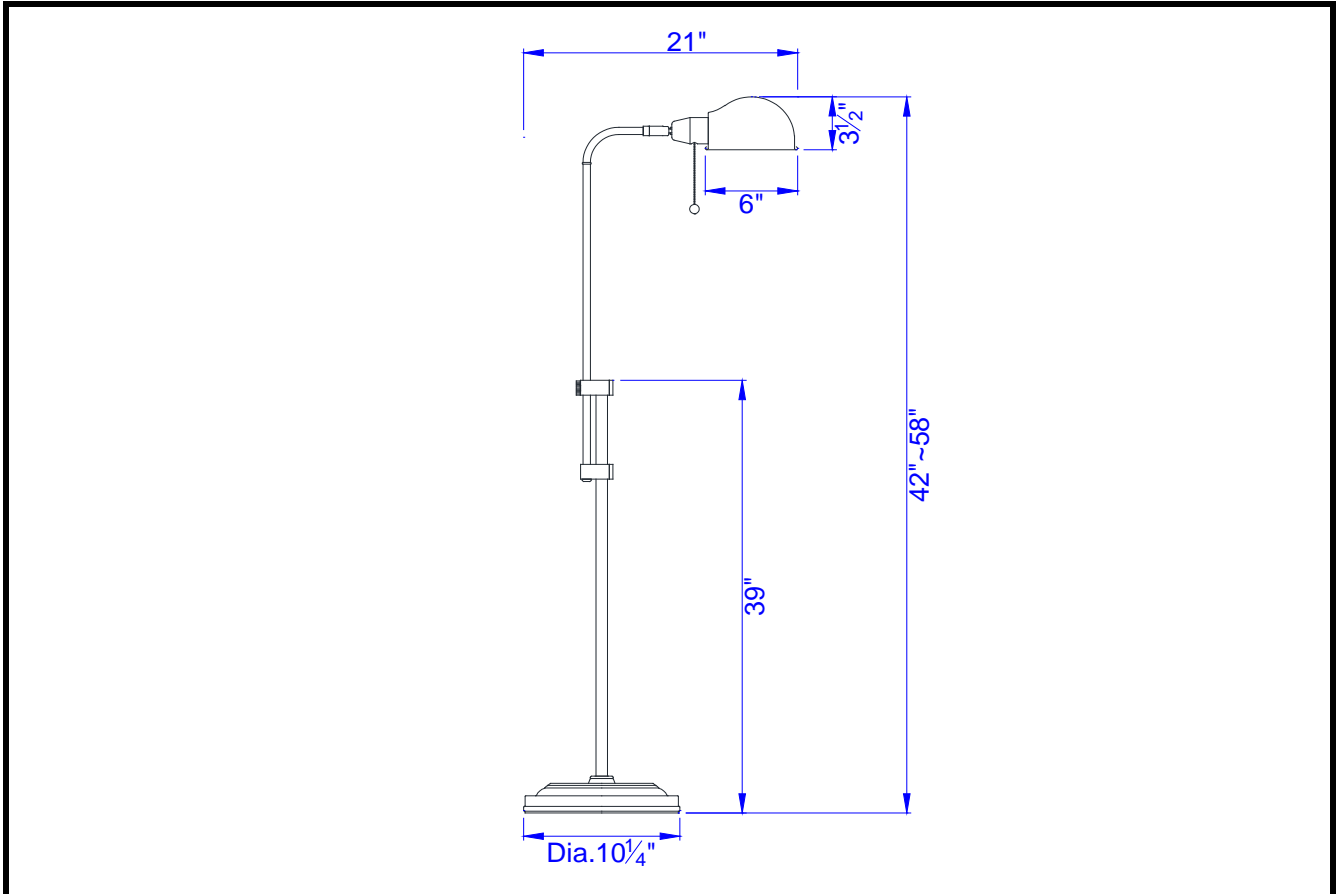

Project: \_\_\_\_\_

Catalog No.: \_\_\_\_\_

Lamp/Wattage: \_\_\_\_\_

- Model No:** BO-2441FL  
**Description:** Janeiro Metal Floor Lamp  
**Material:** Metal  
**Finish :** ORB (Oil Rubbed Bronze)  
**Height:** 42~58"  
**Base Width:** Dia. 10 1/4"  
**Reach:** 21"  
**Wattage :** 60W  
**Socket :** Medium Base (E26)  
**Switch:** On/off Pull-chain  
**Bulb:** Incandescent, CFL  
**Wire Length:** 6'  
**Wire Color:** Black  
**Shade No:**  
**Material:** Metal  
**Shade size:** Dia.6"xH3 1/2"