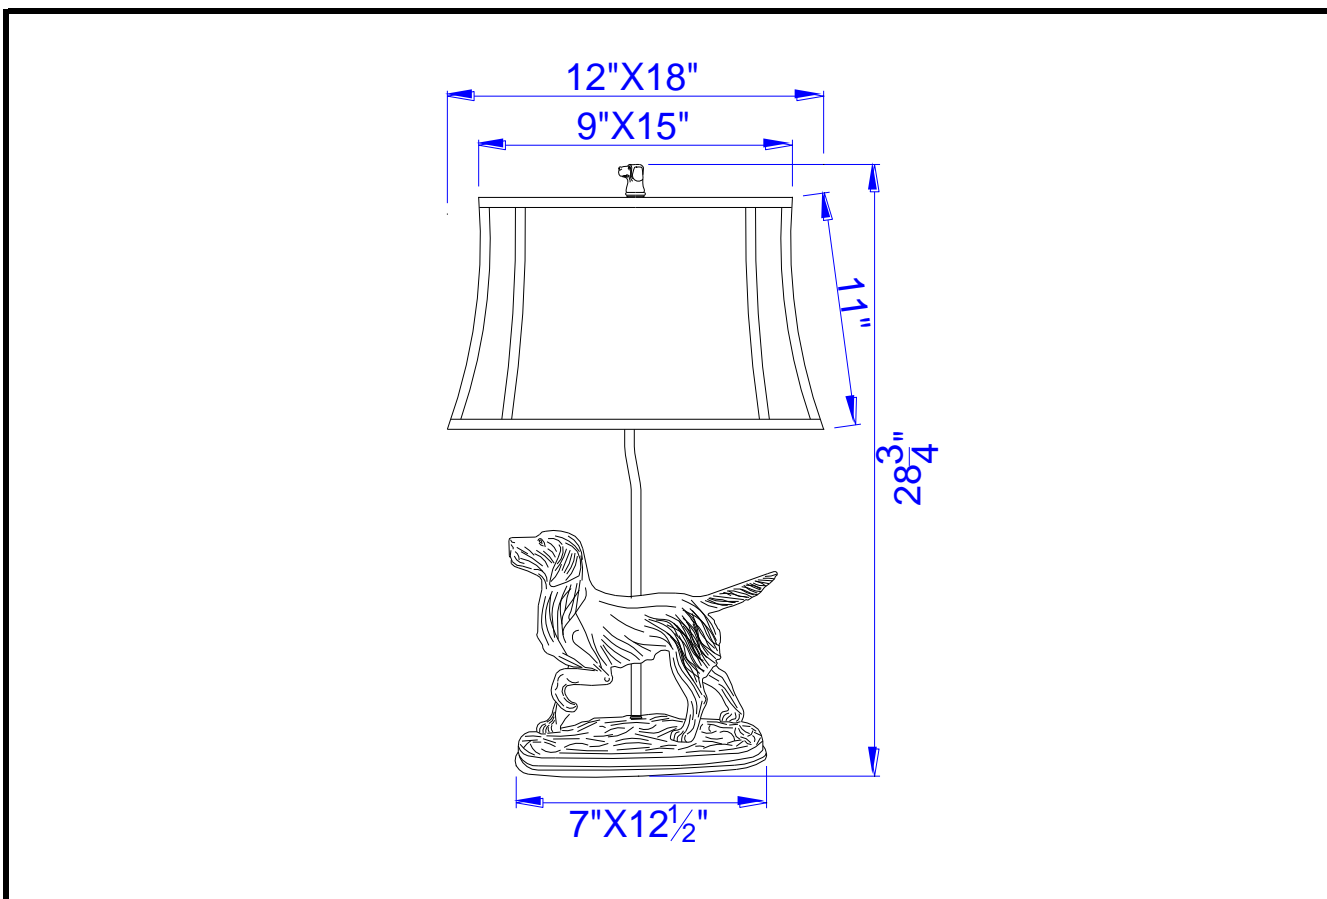

Project: _____

Catalog No.: _____

Lamp/Wattage: _____

Model No: BO-2661TB

Description: 150W 3 way Golden Retriever resin table lamp with softback fabric shade

Material: Resin

Finish : Cast Bronze

Height: 28 3/4"

Base Width: 7"X 12 1/2"

Wattage : 150W

Socket : Medium Base (E26)

Switch: 3-way

Bulb: Incandescent, CFL

Wire Length: 6'

Wire Color: Brown

Shade No:

Material: Fabric

Shade size: (9"X15")X(12"X18")X11"

Certificate : 