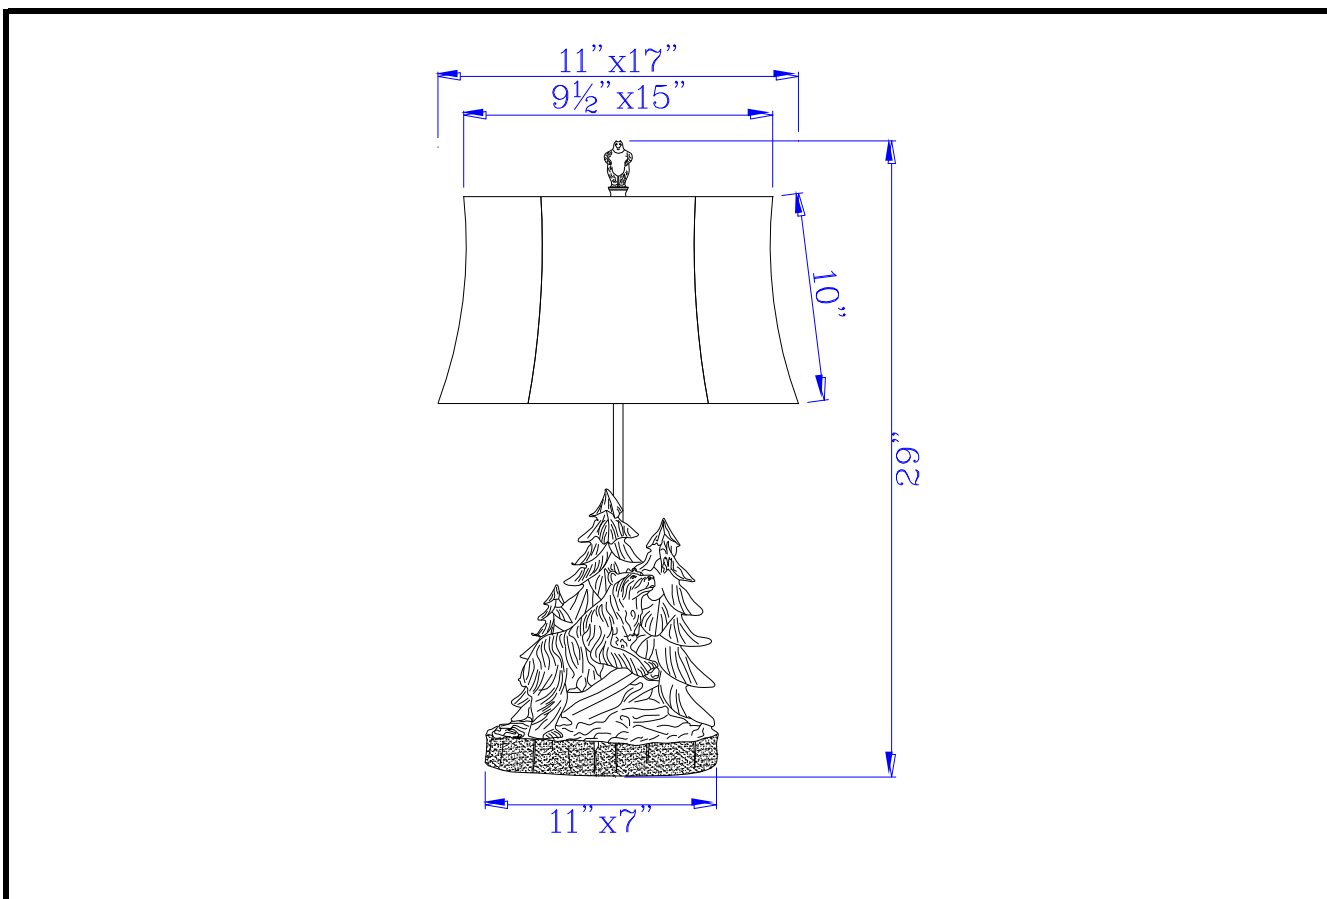

Project: _____

Catalog No.: _____

Lamp/Wattage: _____

Model No: BO-2733TB

Description: 150W 3 way forest resin table lamp with leatherette shade

Material: Resin

Finish : Antique Bronze

Height: 29"

Base Width: 7"x11"

Wattage : 150W

Socket : Medium Base (E26)

Switch: 3-way

Bulb: Incandescent, CFL

Wire Length: 6'

Wire Color: Brown

Shade No:

Material: Leather

Shade size: (9 1/2"x15")x(11"x17 1/2")x10"

Certificate : 