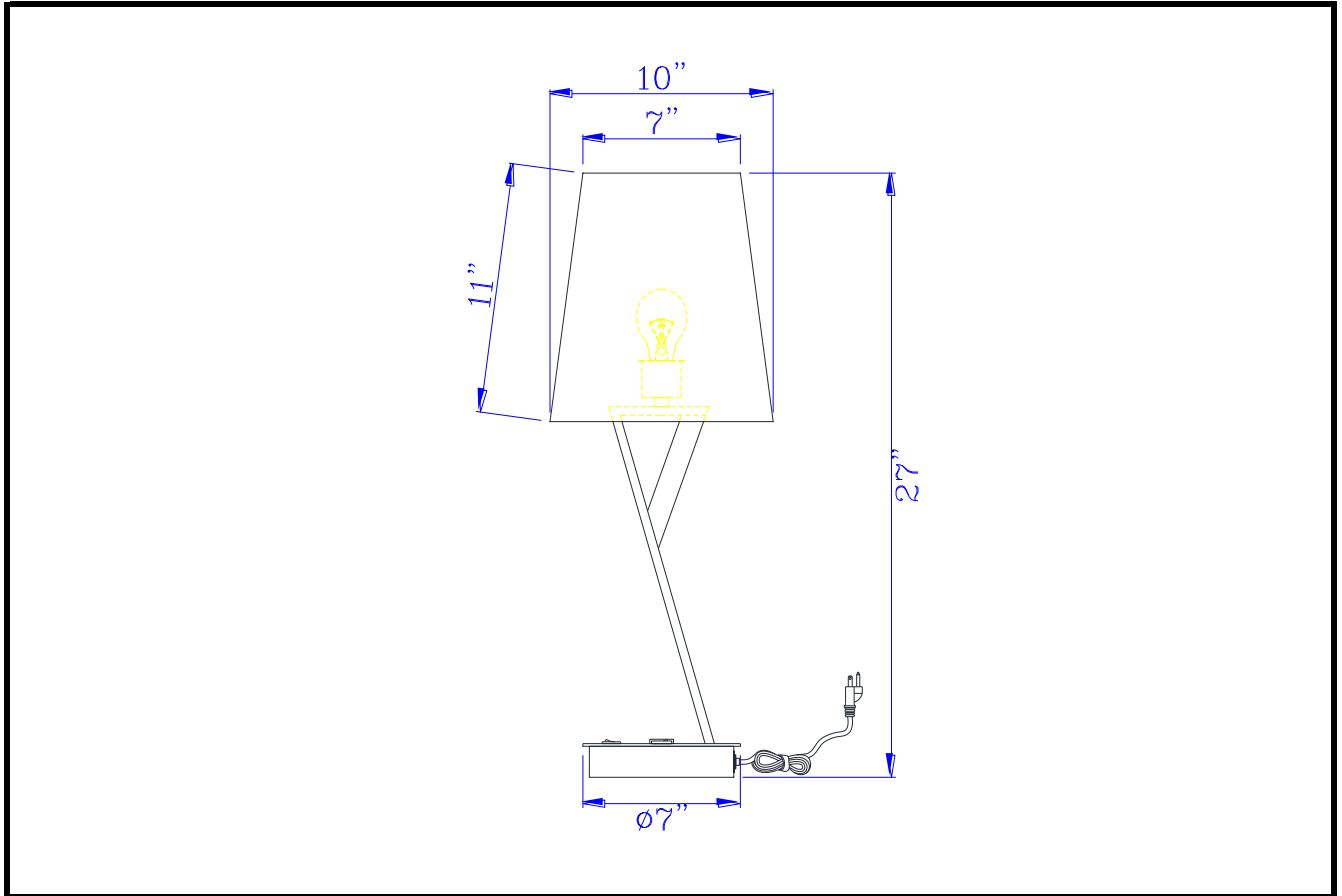

**Model No:** BO-2760TB  
**Description:** 60W Alester metal desk lamp with 1 electrical outlet and 1 USB port  
**Material:** Metal  
**Finish :** BS (Brushed Steel)  
**Height:** 27"  
**Reach/Depth:** 10"  
**Base Width:** Dia.7"  
**Wattage :** 60W  
**Socket :** Medium Base (E26)  
**Switch:** ON/Off  
**Bulb:** Incandescent, CFL  
**Wire Length:** 6'  
**Shade No:**  
**Material:** Fabric  
**Shade size:** 7" x 10" x 11"