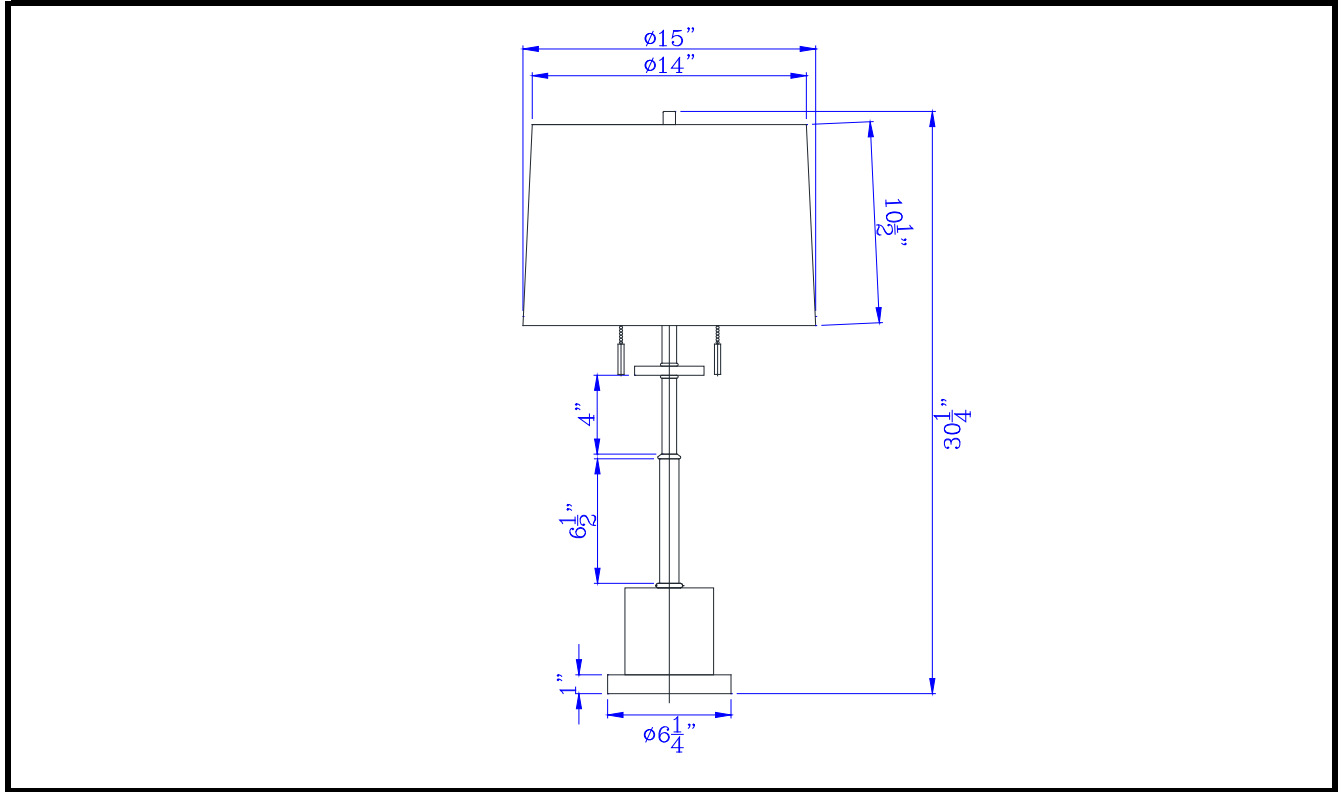

Model No: BO-2863TB
Description: Sevrans on/off wood/metal table lamp
Material: Metal/Wood
Finish : Antique Brass/Wood
Height: 30 1/4"
Reach/Depth: 15"
Base Width: Dia.6 1/4"
Wattage : 60Wx2
Socket : Medium Base (E26)
Switch: On/off
Bulb: Incandescent, CFL
USB:
Outlet:
Wire Length: 6'
Wire Color: Gold
Shade No:
Material: Fabric
Shade size: 14"x15"x10 1/2"
Certificate :