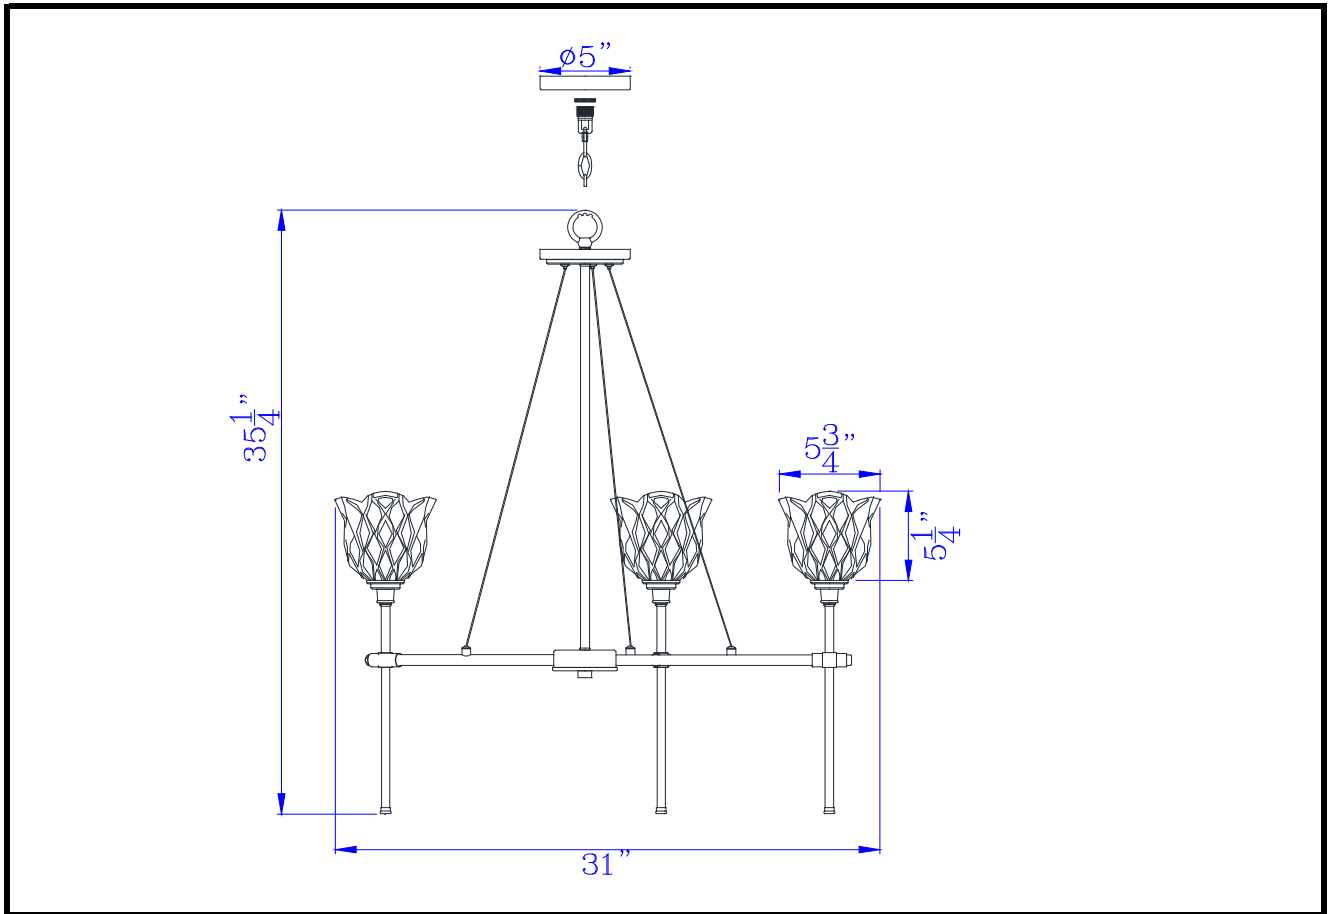

Project: _____

Catalog No.: _____

Lamp/Wattage: _____

Drawing:

- Model No:** FX-3688-5
- Description:** 60W x 5 Melilla metal chandelier with glass shade
- Material:** METAL/GLASS
- Finish :** Wood/Iron
- Height:** 35 1/4"
- Width:** 31"
- Reach:** 31"
- Wattage :** 60Wx5
- Socket :** Candelabra Base (E12)
- Bulb:** Incandescent or CFL
- Chain Length:** 6'
- Wire Length:** 10"
- Wire Color:** Black
- Shade No:** None
- Material:** Glass
- Shade size:** Dia. 5 3/4"x H 5 1/4"