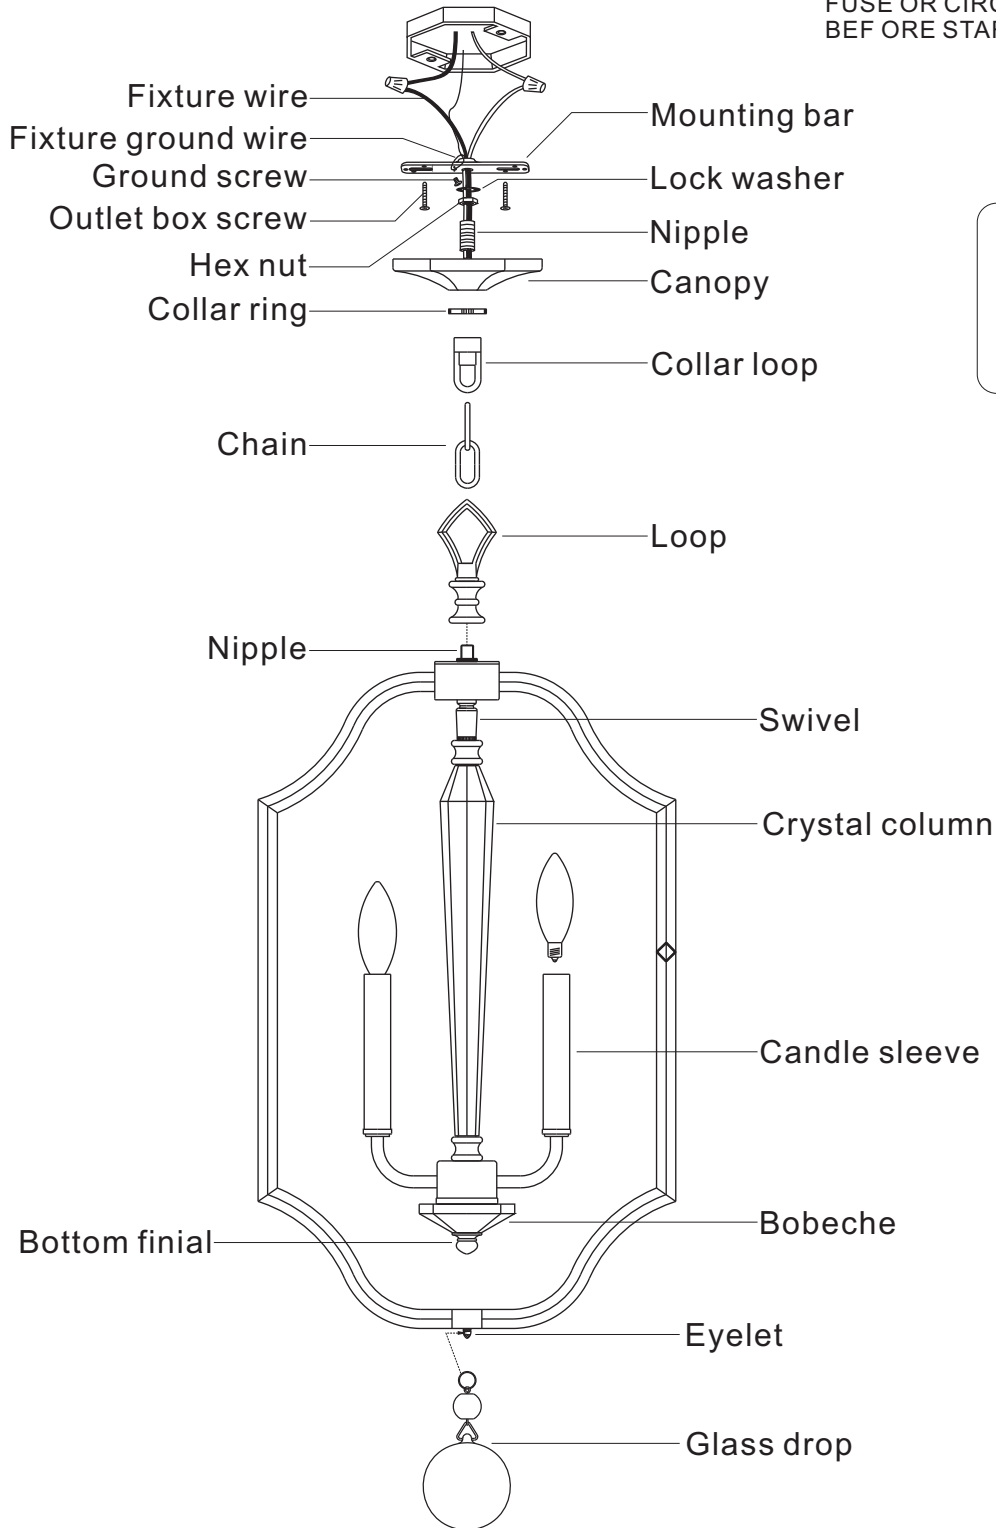

## MODEL#: 2235-RB ASSEMBLY AND DRESSING INSTRUCTIONS

### IMPORTANT

TURN OFF THE POWER AT THE MAIN FUSE OR CIRCUIT BREAKER BOX BEFORE STARTING INSTALLATION

You will need 4-Cand.BULB  
 40 watts Recommended  
 60 watts Max  
 Bulb not included

Glass drop= ∞ (1x50mm Ball+1x16mm Ball)x1Pc