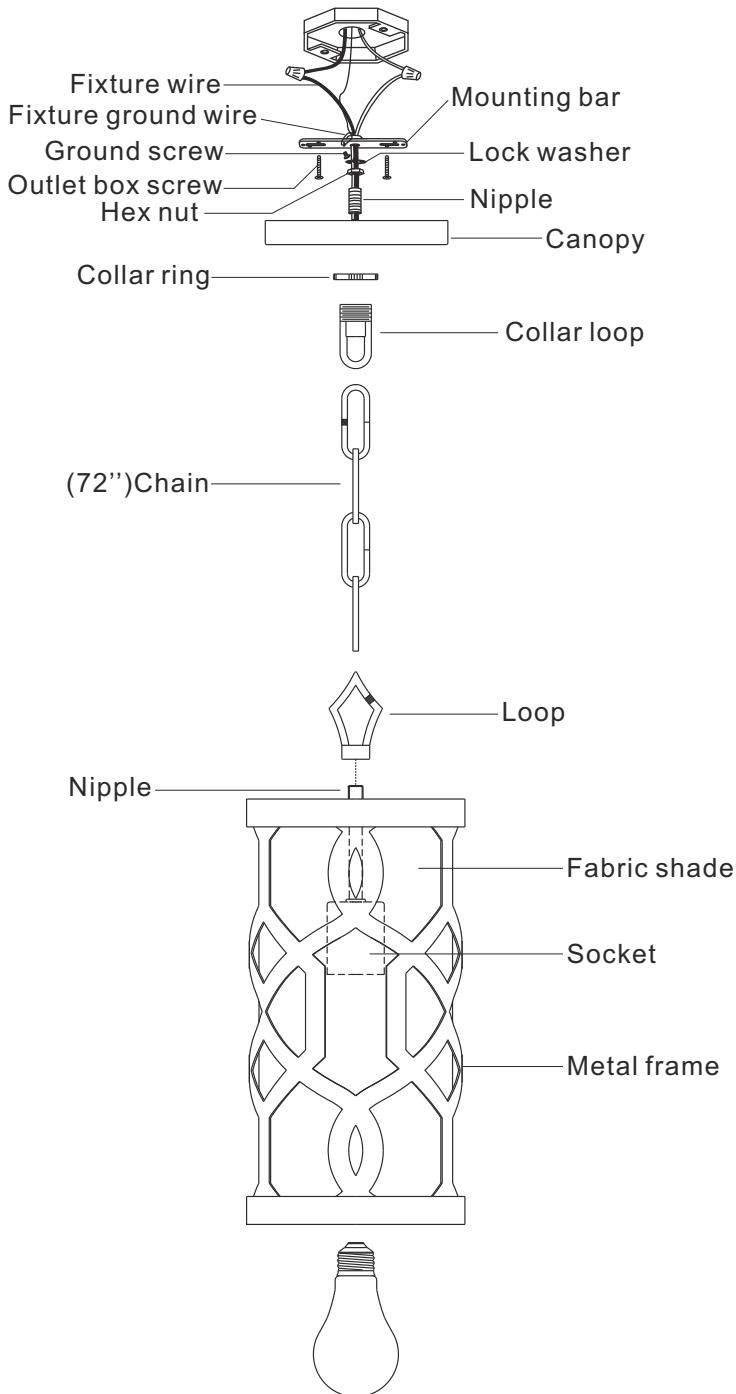

CRYSTORAMA

1958

95 Cantiague Rock Road, Westbury, NY 11590 • toll free: 1.800.888.4470 fax: 516.931.1254 • info@crystorama.com • www.crystorama.com

MODEL#: 2260-PN ASSEMBLY AND DRESSING INSTRUCTIONS

⚠️ WARNING: This product can expose you to Lead which is known to the state of California to cause cancer and/or birth defects or reproductive harm. For more information go to www.P65Warnings.ca.gov

All electrical components must be installed by a licensed electrician in accordance with the National Electric Code and the appropriate local electrical codes.

You will need 1-Med. BULB
40 watts Recommended
60 watts Max
Bulb not included
USE LED BULBS FOR EXTENDED USE