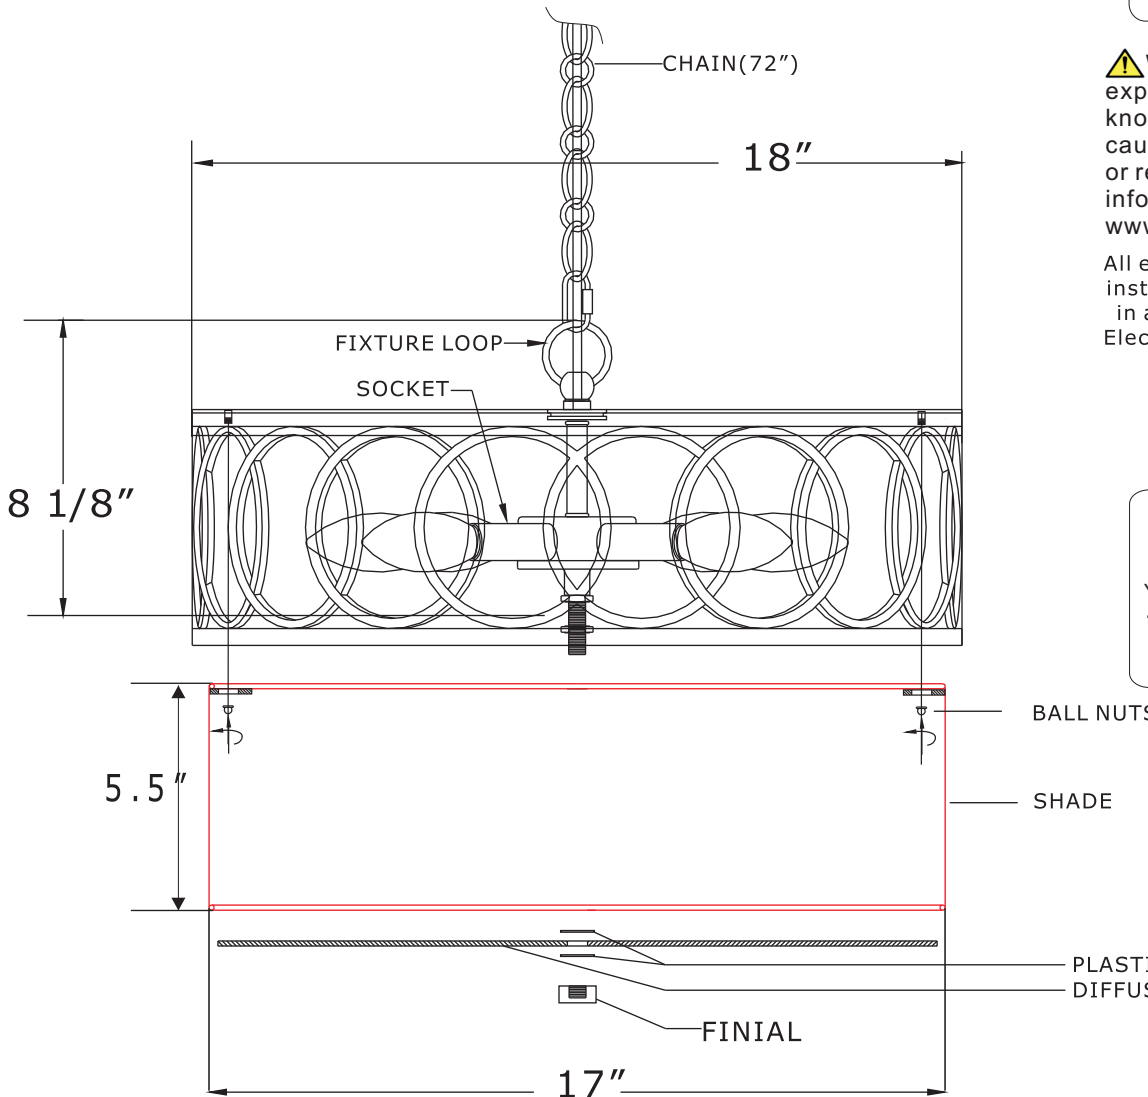

CRYSTORAMA

95 Cantiague Rock Road , Westbury, NY 11590 • toll free: 1.800.888.4470 fax: 516.931 .1254 • info@crystorama.com • www.crystorama.com

MODEL# :287-SA ASSEMBLY AND DRESSING INSTRUCTIONS

Electrical Danger Turn Power off

WARNING: This product can expose you to Lead, which is known to the State of California to cause cancer and/or birth defects or reproductive harm. For more information go to www.P65Warnings.ca.gov

All electrical components must be installed by a licensed electrician in accordance with the National ElectricCode and the appropriate local electrical codes

You will need 6 Candelabra bulbs. 40 Watts recommended 60 Watts max. Bulb not included. Use LED Bulb For Extended use.