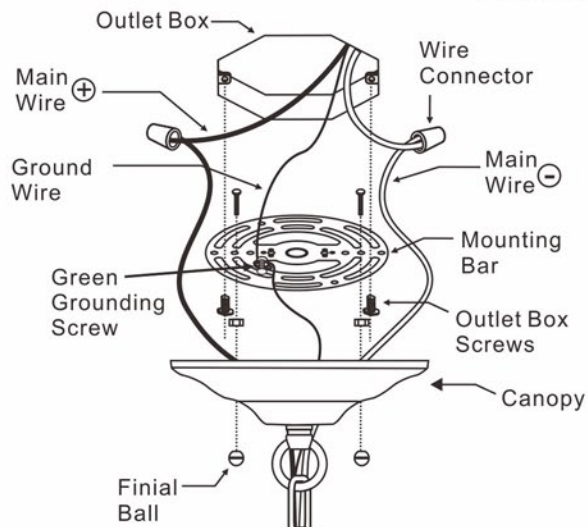

CRYST RAMA

1958

95 Cantiague Rock Road, Westbury NY 11590

ph: 516.931.9090 fax: 516.931.1254

info@crystorama.com www.crystorama.com

MODEL#: 5303

ASSEMBLY AND DRESSING INSTRUCTIONS

All electrical components must be installed by a licensed electrician in accordance with the National Electric Code and the appropriate local electrical codes.

You will need 3 - Cand. Bulb
40 Watts Recommended
60 Watts Max
Bulb not included.

For Hanging

For Ceiling

B =  30pcs

*(Spare =  2pcs)