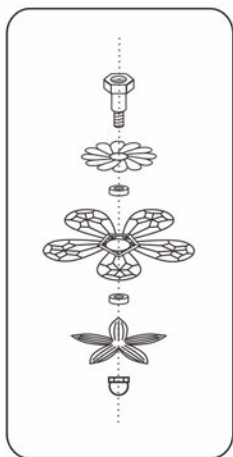

CRYST RAMA

1958

95 Cantiague Rock Road, Westbury NY 11590

ph: 516.931.9090 fax: 516.931.1254

info@crystorama.com www.crystorama.com

MODEL#: 5303

ASSEMBLY AND DRESSING INSTRUCTIONS

All electrical components must be installed by a licensed electrician in accordance with the National Electric Code and the appropriate local electrical codes.

You will need 3 - Cand. Bulb
40 Watts Recommended
60 Watts Max
Bulb not included.

For Hanging

For Ceiling

B =  30pcs

*(Spare =  2pcs)