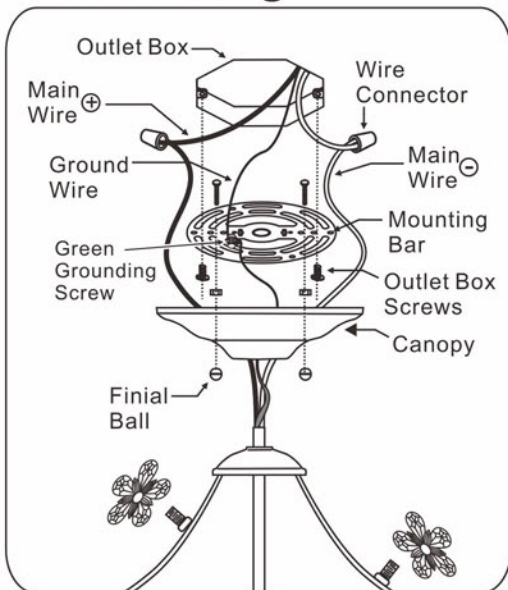

CRYST RAMA

1958

95 Cantiague Rock Road, Westbury NY 11590

ph: 516.931.9090 fax: 516.931.1254

info@crystorama.com www.crystorama.com

MODEL#: 5303

ASSEMBLY AND DRESSING INSTRUCTIONS

All electrical components must be installed by a licensed electrician in accordance with the National Electric Code and the appropriate local electrical codes.

You will need 3 - Cand. Bulb
40 Watts Recommended
60 Watts Max
Bulb not included.

For Hanging

For Ceiling

B =  30pcs

*(Spare =  2pcs)