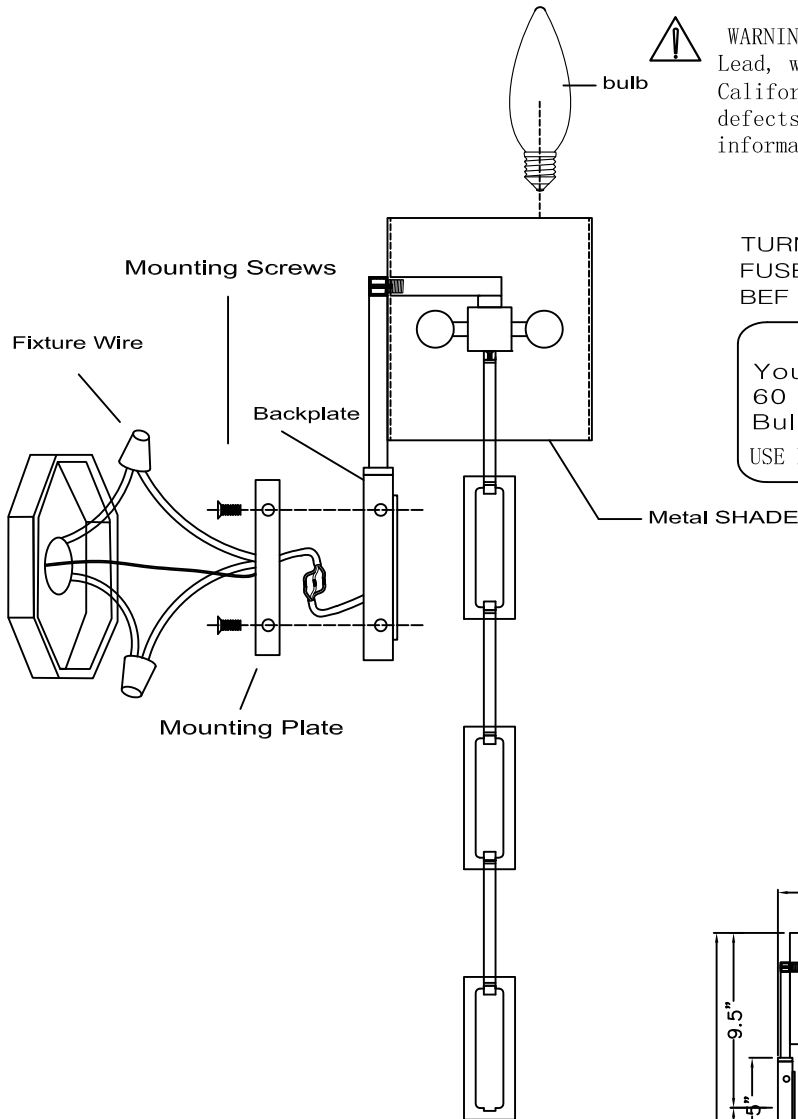

CRYSTORAMA

95 Cantiague Rock Road, Westbury NY 11590 | P:800.888.4470 | F:516.931.1254 | info@crystorama.com | CRYSTORAMA.com

MODEL#: 8682-MT-GA ASSEMBLY AND DRESSING INSTRUCTIONS

WARNING

Electrical Danger Turn Power Off

WARNING: This product can expose you to Lead, which is known to the State of California to cause cancer and/or birth defects or reproductive harm. For more information go to www.P65Warnings.ca.gov

IMPORTANT

TURN OFF THE POWER AT THE MAIN FUSE OR CIRCUIT BREAKER BOX BEFORE STARTING INSTALLATION

You will need 2-Cand.BULBS
60 watts Max
Bulbs not included
USE LED BULBS FOR EXTENDED USE