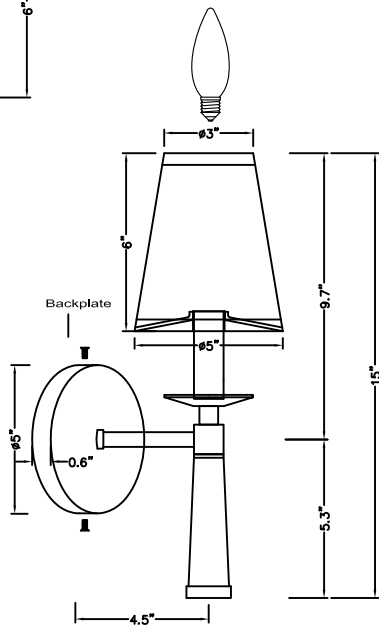

CRYSTORAMA

95 Cantiague Rock Road, Westbury NY 11590
 ph:516.931.9090 fax:516.931.1254
 info@crystorama.com www.crystorama.com

MODEL#: 8861-AG ASSEMBLY AND DRESSING INSTRUCTIONS

Shade Dimensions

WARNING: This product can expose you to Lead, which is known to the State of California to cause cancer and/or birth defects or reproductive harm. For more information go to www.P65Warnings.ca.gov

IMPORTANT

TURN OFF THE POWER AT THE MAIN FUSE OR CIRCUIT BREAKER BOX BEFORE STARTING INSTALLATION

You will need 1-Cand. BULB
 40 watts Max
 Bulb not included
 USE LED BULBS FOR EXTENDED USE