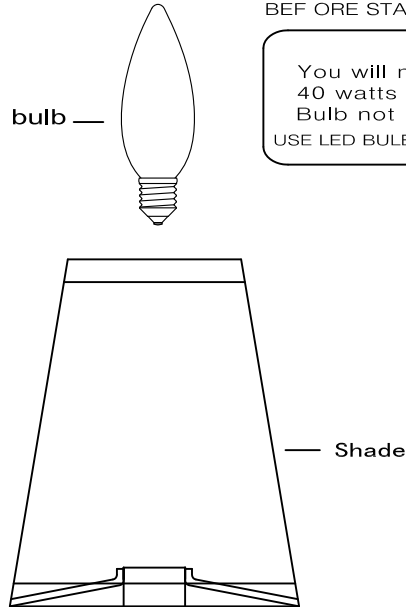

CRYSTORAMA

95 Cantiague Rock Road, Westbury NY 11590
 ph:516.931.9090 fax:516.931.1254
 info@crystorama.com www.crystorama.com

MODEL#: 8861-AG ASSEMBLY AND DRESSING INSTRUCTIONS

Shade Dimensions

WARNING: This product can expose you to Lead, which is known to the State of California to cause cancer and/or birth defects or reproductive harm. For more information go to www.P65Warnings.ca.gov