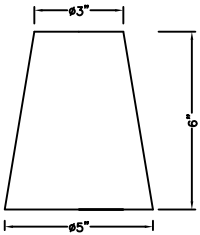

CRYSTORAMA

95 Cantiague Rock Road, Westbury NY 11590
 ph:516.931.9090 fax:516.931.1254
 info@crystorama.com www.crystorama.com

MODEL#: 8861-AG ASSEMBLY AND DRESSING INSTRUCTIONS

Shade Dimensions

WARNING: This product can expose you to Lead, which is known to the State of California to cause cancer and/or birth defects or reproductive harm. For more information go to www.P65Warnings.ca.gov