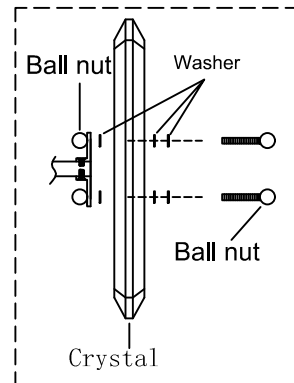

CRYSTORAMA

95 Cantiague Rock Road, Westbury NY 11590
ph:516.931.9090 fax:516.931.1254
info@crystorama.com www.crystorama.com

MODEL# : BOL8883PN
ASSEMBLY AND DRESSING INSTRUCTIONS

WARNING

Electrical Danger Turn Power Off

IMPORTANT
TURN OFF THE POWER AT THE MAIN FUSE OR CIRCUIT BREAKER BOX BEFORE STARTING INSTALLATION

WARNING: This product can expose you to Lead, which is known to the State of California to cause cancer and/or birth defects or reproductive harm. For more information go to www.P65Warnings.ca.gov

You will need 3-Cand.BULBS
60 watts Max
Bulbs not included
USE LED BULBS FOR EXTENDED USE