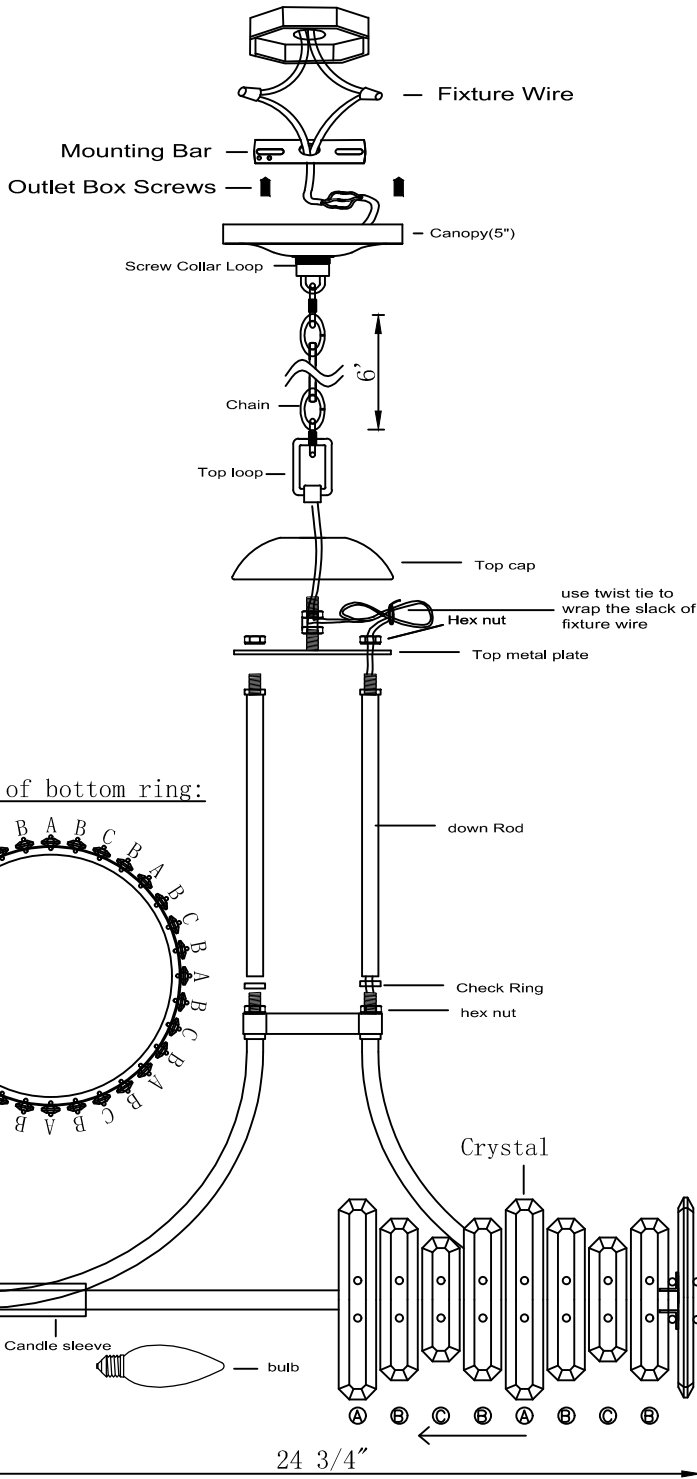

TURN OFF THE POWER AT THE MAIN FUSE OR CIRCUIT BREAKER BOX BEFORE STARTING INSTALLATION

You will need 8-Cand.BULBS
 60 watts Max
 Bulbs not included
 USE LED BULBS FOR EXTENDED USE

Parts package:

Top view of bottom ring: