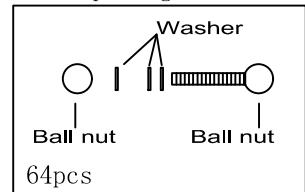

TURN OFF THE POWER AT THE MAIN FUSE OR CIRCUIT BREAKER BOX BEFORE STARTING INSTALLATION

You will need 8-Cand.BULBS
 60 watts Max
 Bulbs not included
 USE LED BULBS FOR EXTENDED USE

Parts package:

Top view of bottom ring: