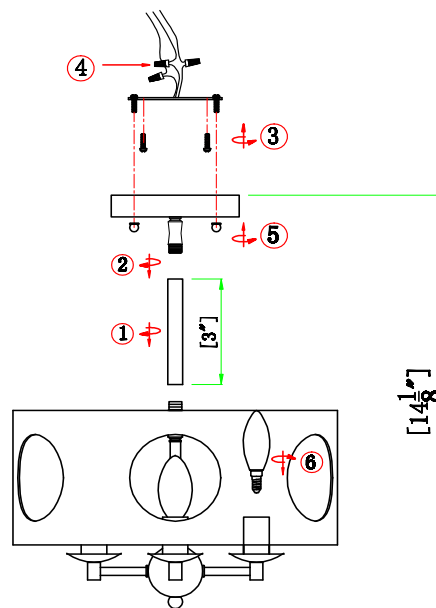

All electrical components must be installed by a licensed electrician in accordance with the National Electric Code and the appropriate local electrical codes

You will need 4 Candelabra bulbs. 40 Watts recommended 60 Watts max. Bulb not included.
USE LED FOR EXTENDED USE

FOR PENDANT

FOR CEILING

Assembly Instructions:

- 1) Adjust suitable height, then pass wire through the stems, connect the stems to fixture.
- 2) Pass wire through swivel and canopy, then secure the stems and swivel.
- 3) Secure mounting bar to outlet box with outlet box screws.
- 4) Connect wires with wire connector.
- 5) After wires are connected, raise the canopy, secure to mounting bar with ball nut.
- 6) Install light bulb (NOT INCLUDED).