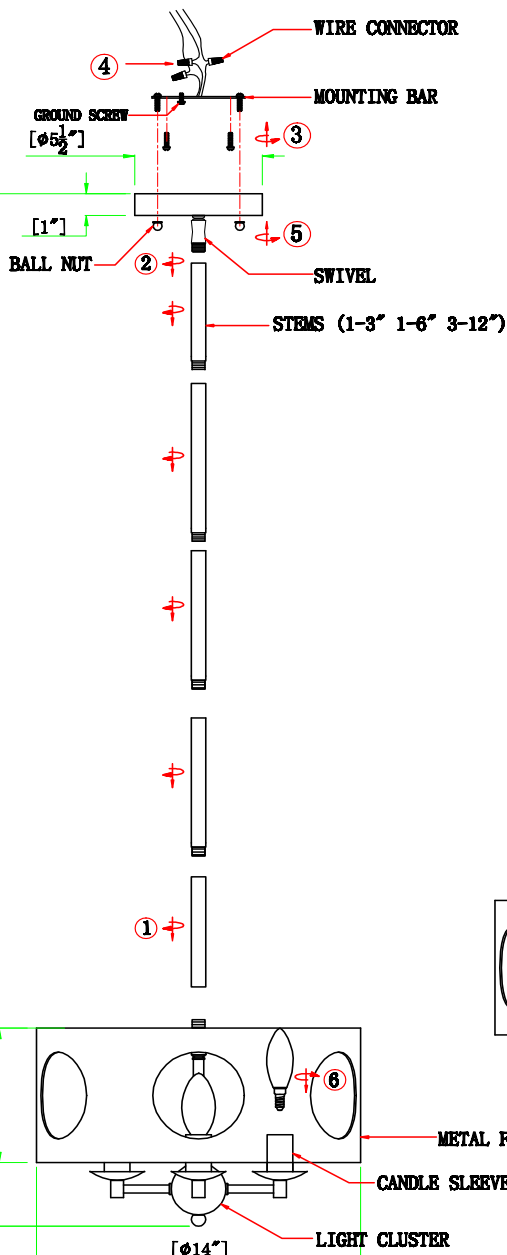

Electrical Danger Turn Power off

⚠ WARNING: This product can expose you to Lead, which is known to the State of California to cause cancer and/or birth defects or reproductive harm. For more information go to www.P65Warnings.ca.gov

All electrical components must be installed by a licensed electrician in accordance with the National Electric Code and the appropriate local electrical codes

You will need 4 Candelabra bulbs. 40 Watts recommended 60 Watts max. Bulb not included.
USE LED FOR EXTENDED USE

FOR PENDANT

FOR CEILING

Assembly Instructions:

- 1) Adjust suitable height, then pass wire through the stems, connect the stems to fixture.
- 2) Pass wire through swivel and canopy, then secure the stems and swivel.
- 3) Secure mounting bar to outlet box with outlet box screws.
- 4) Connect wires with wire connector.
- 5) After wires are connected, raise the canopy, secure to mounting bar with ball nut.
- 6) Install light bulb (NOT INCLUDED).