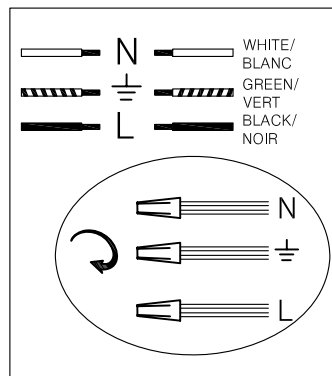

MODEL ARC-226C

①

②

③

④

6*60W MAX E12
NOT INCLUDED/NOT INCLUS