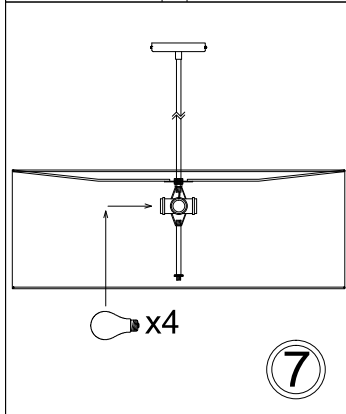

# HEL-304P

1

2

3

4

5

6

Bulbs/ Ampoules:  
4x Max 60W  
E26 Base  
(Not Included/  
Non Inclus)