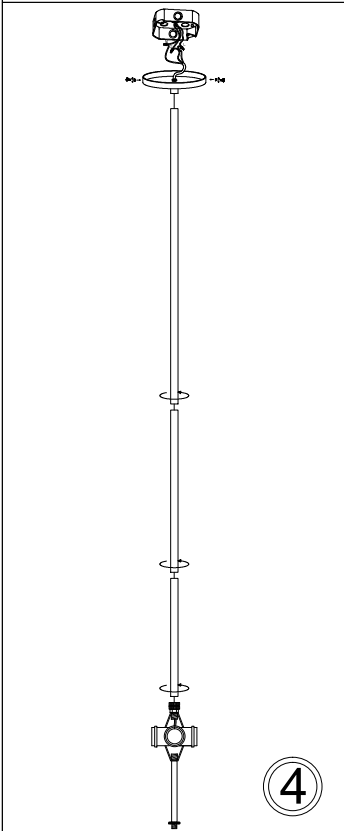

# HEL-304P

1

2

3

4

5

6

Bulbs/ Ampoules:  
4x Max 60W  
E26 Base  
(Not Included/  
Non Inclus)