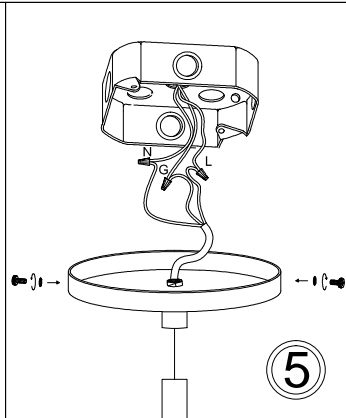

# HEL-304P

1

2

3

4

5

6

Bulbs/ Ampoules:  
4x Max 60W  
E26 Base  
(Not Included/  
Non Inclus)