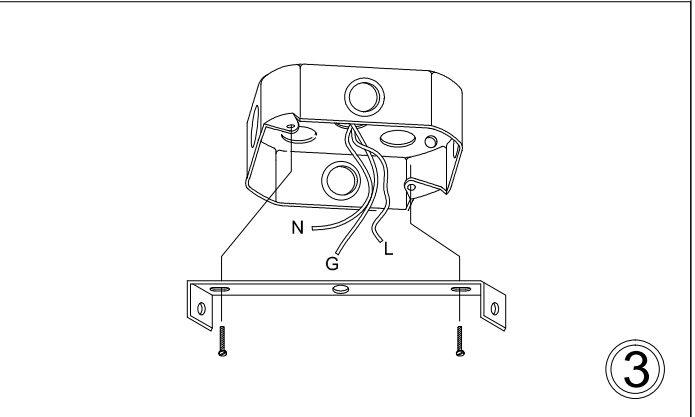

# HEL-304P

1

2

3

4

5

6

Bulbs/ Ampoules:  
4x Max 60W  
E26 Base  
(Not Included/  
Non Inclus)