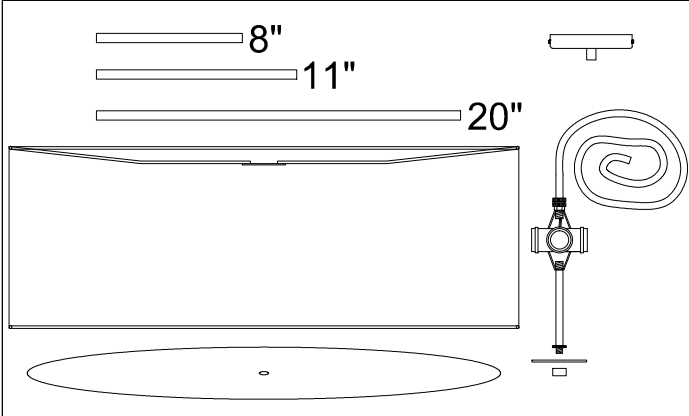

# HEL-304P

1

2

3

4

5

6

Bulbs/ Ampoules:  
4x Max 60W  
E26 Base  
(Not Included/  
Non Inclus)