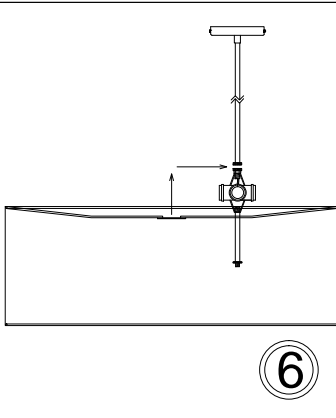

# HEL-304P

1

2

3

4

5

6

Bulbs/ Ampoules:  
4x Max 60W  
E26 Base  
(Not Included/  
Non Inclus)