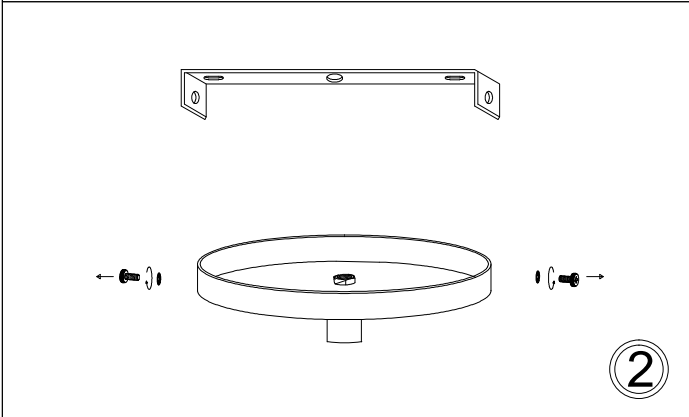

# HEL-304P

1

2

3

4

5

6

Bulbs/ Ampoules:  
4x Max 60W  
E26 Base  
(Not Included/  
Non Inclus)