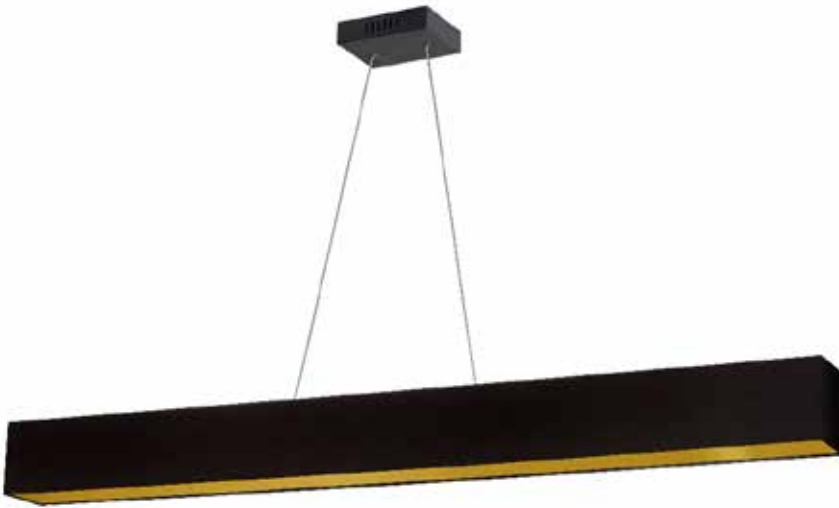

AUB-S5130HP-MB-698 - 30W Horiz Pendant, BLK/GLD shade, MB

30W Horizontal Matte Black Pendant with Black/Gold Shade

Height	5	No. of Bulbs	1
Width/Length	51	LED Compatible	Integrated LED
Depth	4	Total Wattage	30W
Weight	5		
Body Material	Fabric	Second Material	Metal
Finish/Color	Black/Gold	Second Finish/Color	Matte Black
Type of Finish	Fabric	Second Type of Finish	Painted
Bulb 1 Amount	1	Rated For	Damp Location
Bulb 1 Base Type	LED	Voltage	120V
Bulb 1 Max Watt.	30W	Approval	cUL or equivalent
Bulb 1 Included	Yes	Warranty	5 Years
Bulb 1 Lumens	2030	Instal Position	Ceiling
Bulb 1 CRI	90+		

Date:	Notes:
Fixture Type:	
Job Name:	

Lighting • LED • Shades • Custom Designs

TORONTO | BUFFALO | LIGHTFAIR | DALLAS MARKET CENTRE # 4303

www.dainolite.com |
 1-888-564-1262 |
 dainolite@dainolite.com
[/dainolite](https://www.facebook.com/dainolite) |
 [/dainoliteld](https://twitter.com/dainoliteld) |
 [/dainolite](https://www.instagram.com/dainolite)