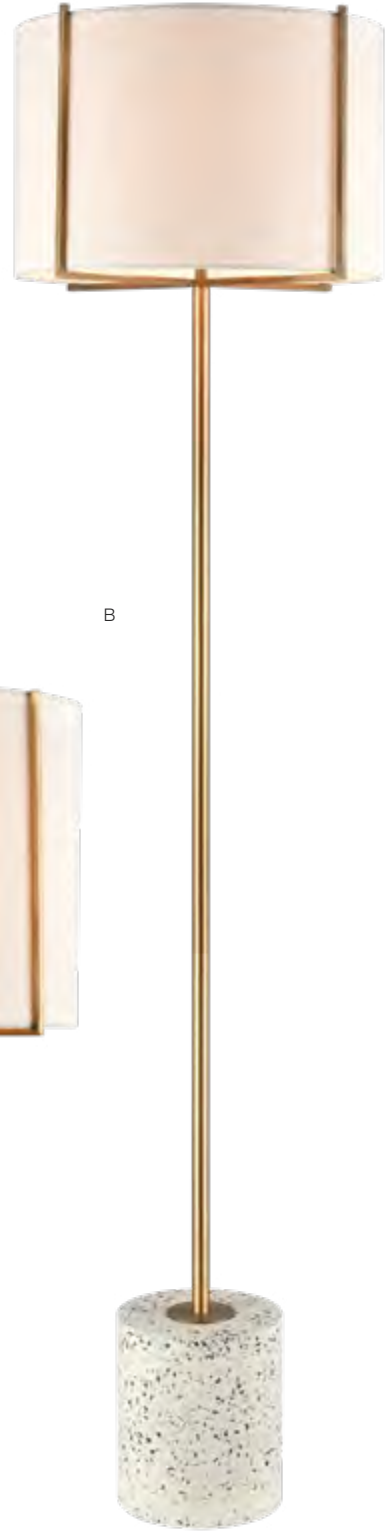

B

floor lamp

B

table lamp

C

A

table lamp

B

floor lamp

A DIEN FLOOR LAMP - TRIPLE

D4533 20"w x 20"d x 64"h
made from metal and marble
metal shade
shade size - 4"w x 4"d x 7"h
maximum wattage 3 x 7W LED med.
on / off foot switch

B TRUSSED LAMPS

table lamp