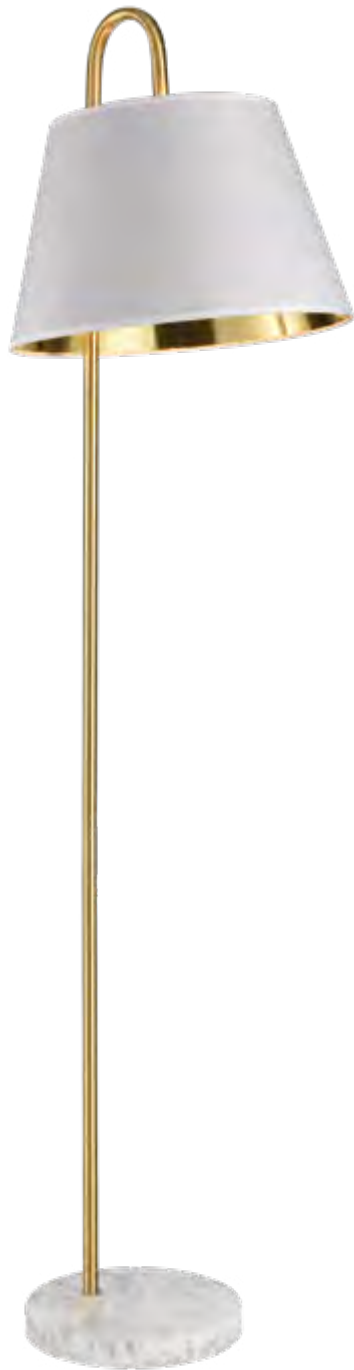

E TERRAZ TABLE LAMP

D4221 4"w x 4"d x 9"h
made from terazzo. bulb included
maximum wattage 60W med.
on/off line switch

short table lamp

tall table lamp

D

E

A

B