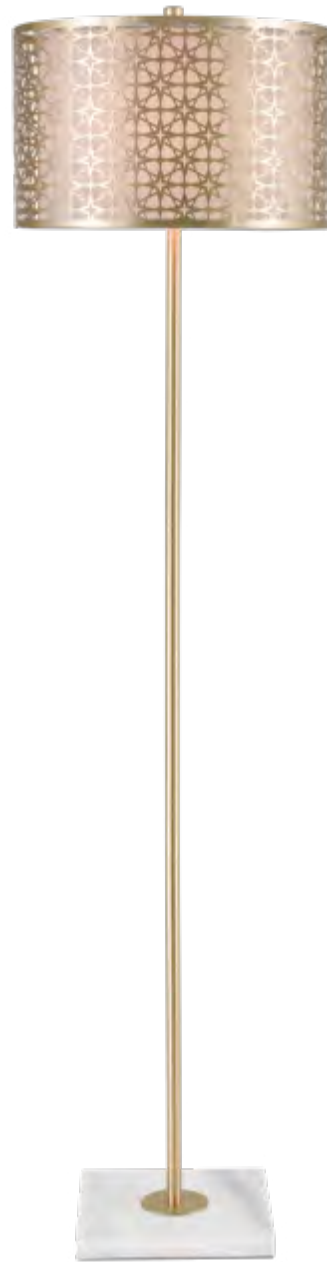

E TERRAZ TABLE LAMP

D4221 4"w x 4"d x 9"h
made from terazzo. bulb included
maximum wattage 60W med.
on/off line switch

short table lamp

tall table lamp

D

E

A

B