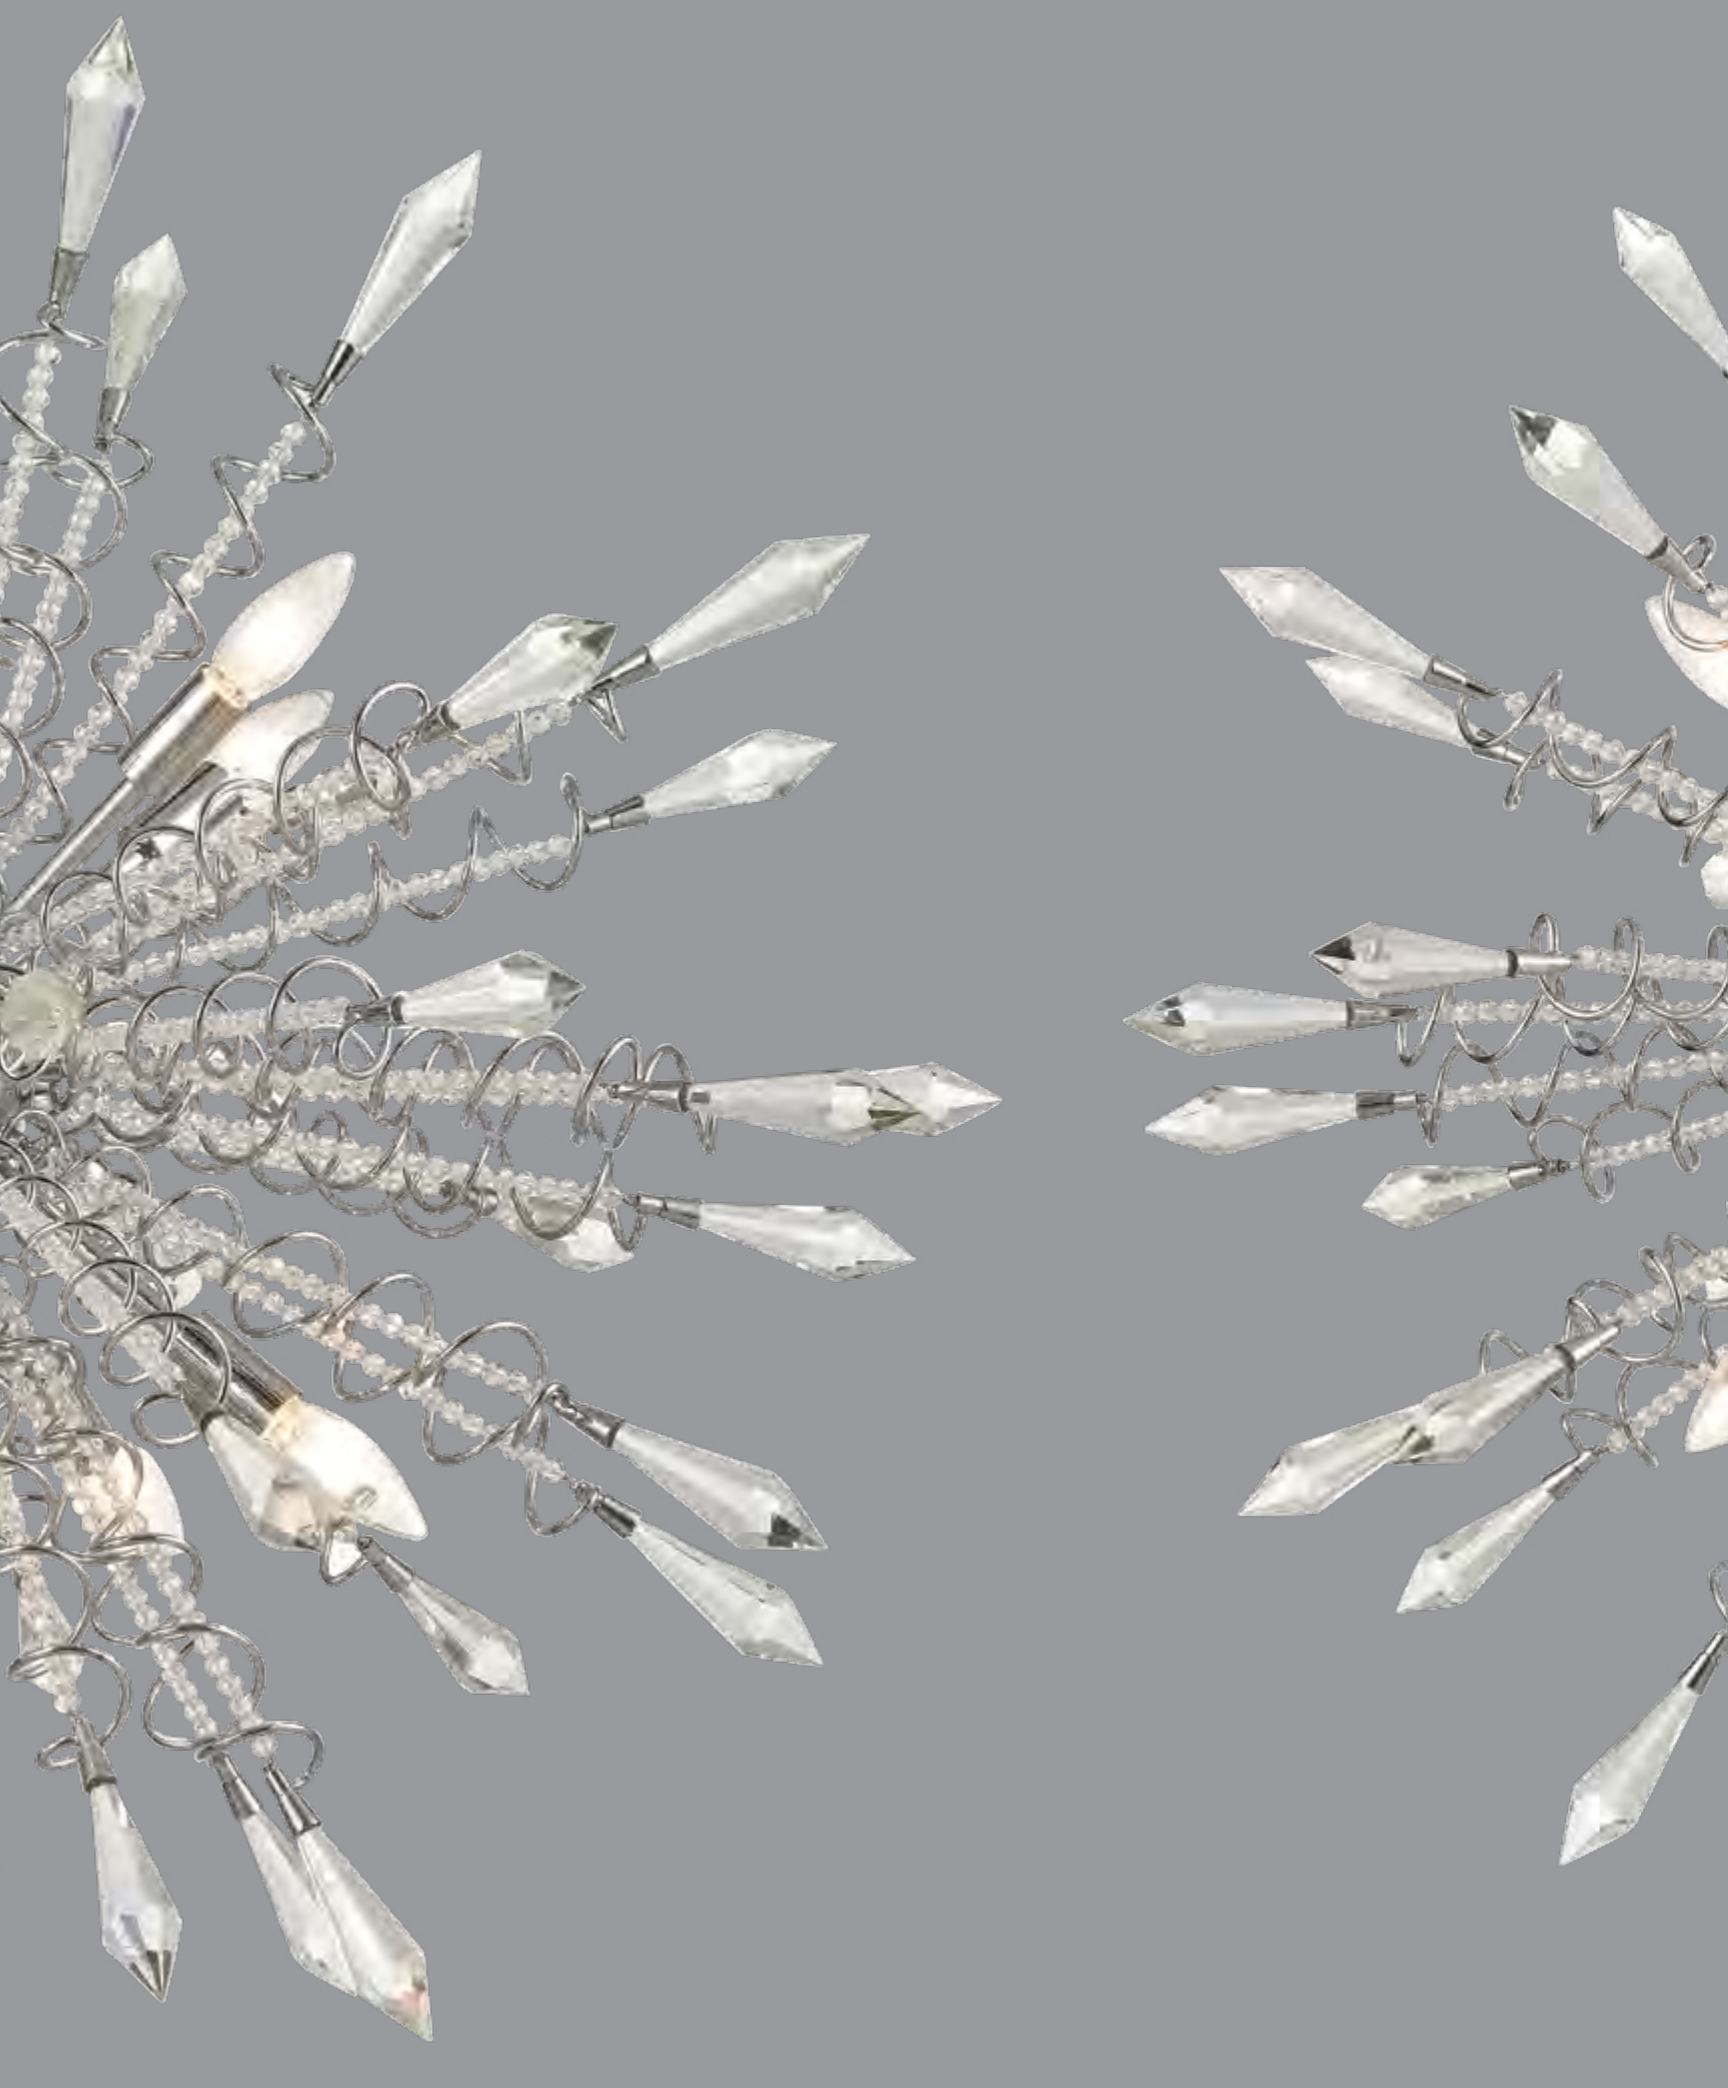

D

table lamp

E

| LIGHTING FIXTURES |

A

B

A SATURN PENDANT

D4442 18" w x 18" d x 26" h
overall height 70"