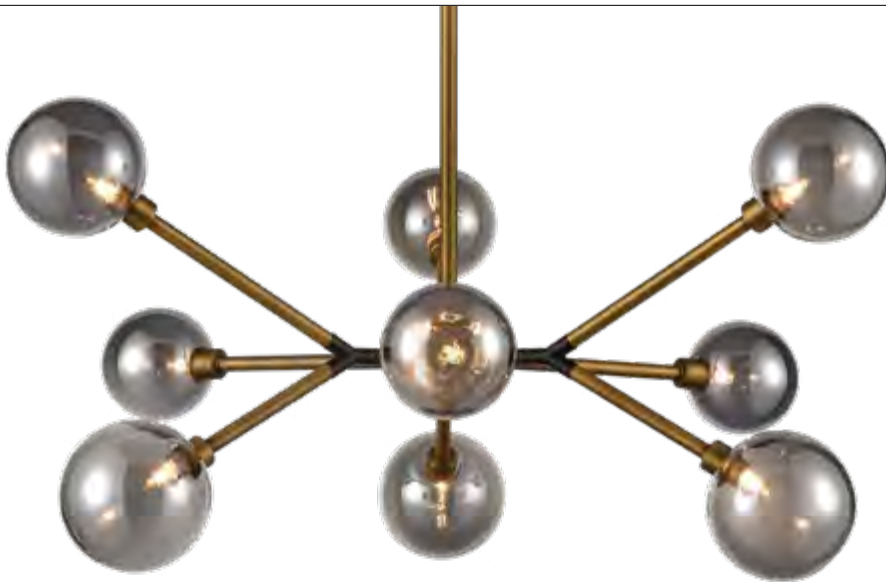

C

D

A

large pendant

small pendant

A STARTING POINT COLLECTION

large pendant

D4349 41"w x 41"d x 15"h
overall height 55"
maximum wattage 15 x 3W
LED