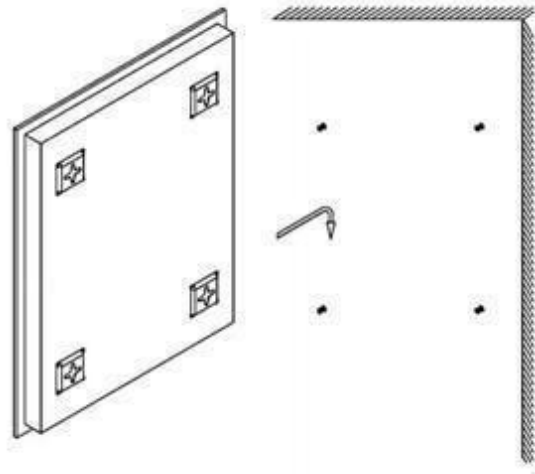

Assembly/User Instruction

STEP1. Mark the position of the hanging screw.

STEP2. Fix the screw.

STEP3. make sure to bring MC cable in through the wall and into the chassis knockout. Insert ground wire in the grounded connector. Insert power and neutral wires into the luminaire disconnect. The power wire is inserted into the black port (L) and the neutral wire is inserted into the white port (N).

STEP4. Place mirror onto back plate, secure with 4 screws on sides

STEP5. Hang up the mirror on the wall.

Installation Dimensions:

MODEL	A(inch)	B(inch)	C(inch)
MRE-6101/ MRE-6111	20	30	1.58
MRE-6102/ MRE-6112	20	40	1.58
MRE-6103/ MRE-6113	24	30	1.58
MRE-6104/ MRE-6114	24	40	1.58
MRE-6108/ MRE-6118	28	28	1.58
MRE-6109/ MRE-6119	36	36	1.58
MRE-6110/ MRE-6120	32	40	1.58