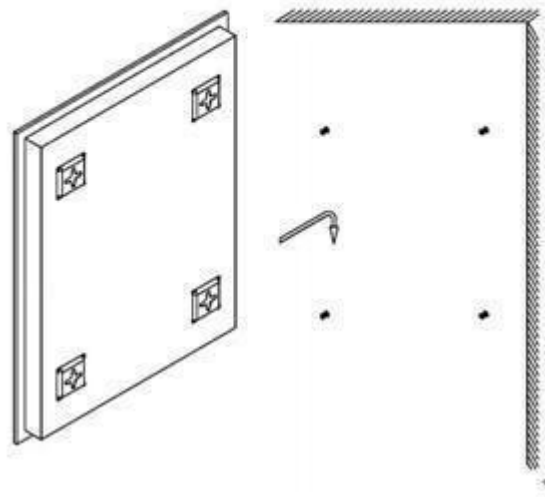

Assembly/User Instruction

STEP1. Mark the position of the hanging screw.

STEP2. Fix the screw.

STEP3. make sure to bring MC cable in through the wall and into the chassis knockout. Insert ground wire in the grounded connector. Insert power and neutral wires into the luminaire disconnect. The power wire is inserted into the black port (**L**) and the neutral wire is inserted into the white port (**N**).

STEP4. Place mirror onto back plate, secure with 4 screws on sides

STEP5. Hang up the mirror on the wall.

Installation Dimensions:

MODEL	A(inch)	B(inch)	C(inch)
MRE-6201/ MRE-6211	20	30	1.58
MRE-6202/ MRE-6212	20	40	1.58
MRE-6203/ MRE-6213	24	30	1.58
MRE-6204/ MRE-6214	24	40	1.58
MRE-6205/ MRE-6215	32	40	1.58