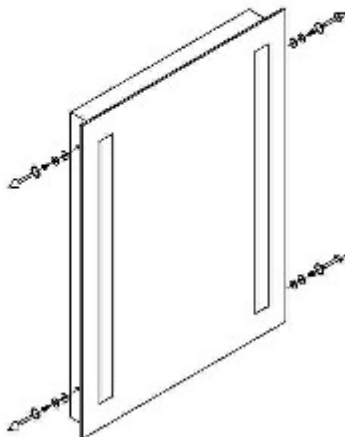

Assembly/User Instruction

STEP1. Mark the position of the hanging screw.

STEP2. Fix the screw.

STEP3. make sure to bring MC cable in through the wall and into the chassis knockout. Insert ground wire in the grounded connector. Insert power and neutral wires into the luminaire disconnect. The power wire is inserted into the black port (L) and the neutral wire is inserted into the white port (N).

STEP4. Place mirror onto back plate, secure with 4 screws on sides

STEP5. Hang up the mirror on the wall.

Installation Dimensions:

MODEL	A(inch)	B(inch)	C(inch)
MRE-6301/ MRE-6311	20	30	1.58
MRE-6302/ MRE-6312	20	40	1.58
MRE-6303/ MRE-6313	24	30	1.58
MRE-6304/ MRE-6314	24	40	1.58
MRE-6305/ MRE-6315	32	40	1.58