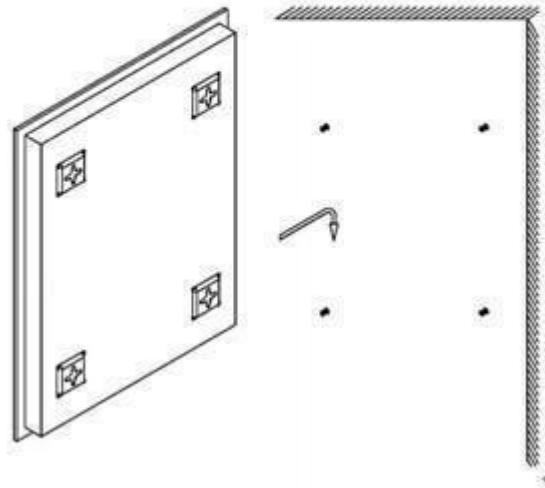

Assembly/User Instruction

STEP1. Mark the position of the hanging screw.

STEP2. Fix the screw.

STEP3. make sure to bring MC cable in through the wall and into the chassis knockout. Insert ground wire in the grounded connector. Insert power and neutral wires into the luminaire disconnect. The power wire is inserted into the black port (L) and the neutral wire is inserted into the white port (N).

STEP4. Place mirror onto back plate, secure with 4 screws on sides

STEP5. Hang up the mirror on the wall.

Installation Dimensions:

MODEL	A(inch)	B(inch)	C(inch)
MRE-6301/ MRE-6311	20	30	1.58
MRE-6302/ MRE-6312	20	40	1.58
MRE-6303/ MRE-6313	24	30	1.58
MRE-6304/ MRE-6314	24	40	1.58
MRE-6305/ MRE-6315	32	40	1.58