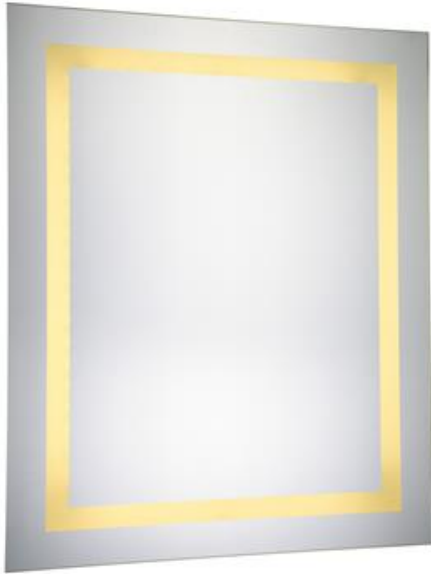

MRE-6041

W32" X H40" CRI 90 CCT (K) 3000 1600 Lumens

LED Mirror Light

Elitco Lighting

Project

Location

PRODUCT DESCRIPTION

IP44 Rated LED Backlit Bathroom Wall Mirror, highly polished silver mirror with 4 rectangle light windows. Epoxy powder coated mild steel back box. LED Mirror Light is designed to provide 40,000 hours of life.

SPECIFICATIONS:

- Mirror Size: W32" X H40" X D1.75"
- Lamp power: 23W;
- Lumens: 1600lm
- CRI \geq 90;
- CCT: 3000K
- Dimming LED
- Electronic Driver: Input 110-120V, output DC 60-75V
- Defogger
- Luminaire Disconnect
- Changeable LED light strip
- Primary Material: SPCC+GLASS
- UL Approved

FINISHES: Glossy White Back box

INSTALLATION:

1. Mount the chassis on the wall, the chassis can be horizontal and vertical hanging.
2. Install lamps
3. Wiring
4. Powder connection
5. Hang mirror on chassis