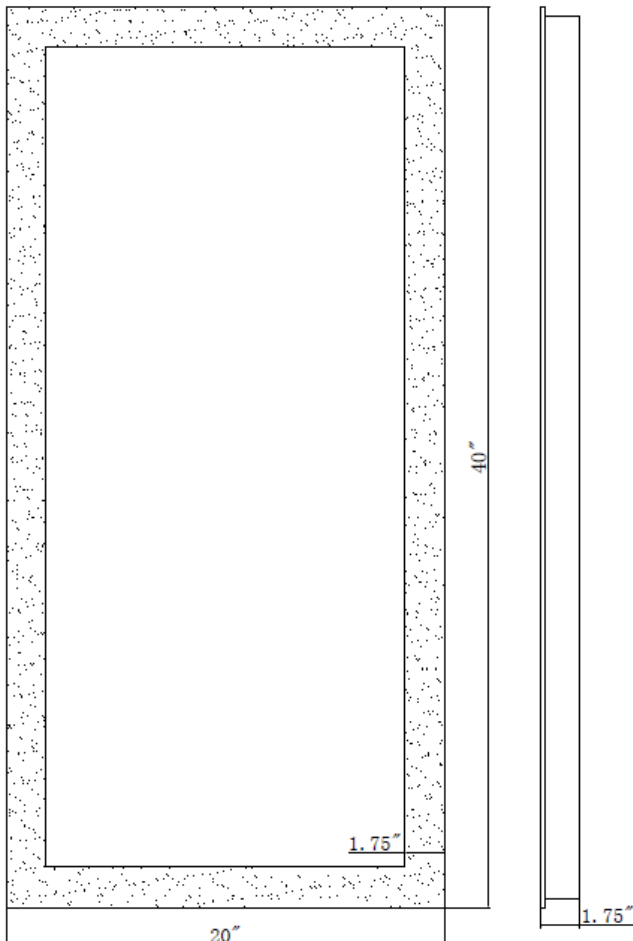

# MRE-6102

W20" X H40" CRI 90 CCT (K) 5000 1160 Lumens

LED Mirror Light

Elitco Lighting

Project

Location

## PRODUCT DESCRIPTION

IP44 Rated LED Backlit Bathroom Wall Mirror, highly polished silver mirror with 4 rectangle light windows. Epoxy powder coated mild steel back box. LED Mirror Light is designed to provide 40,000 hours of life.

## SPECIFICATIONS:

- Mirror Size: W20" X H40" X D1.75"
- Lamp power: 17W;
- Lumens: 1160lm
- CRI  $\geq$  90;
- CCT: 5000K
- Dimming LED
- Electronic Driver: Input 110-120V, output DC 48-66V
- Defogger
- Luminaire Disconnect
- Changeable LED light strip
- Primary Material: SPCC+GLASS
- UL Approved

## INSTALLATION:

1. Mount the chassis on the wall, the chassis can be horizontal and vertical hanging.
2. Install lamps
3. Wiring
4. Powder connection
5. Hang mirror on chassis

Size: W20" X H40" X D1.75"