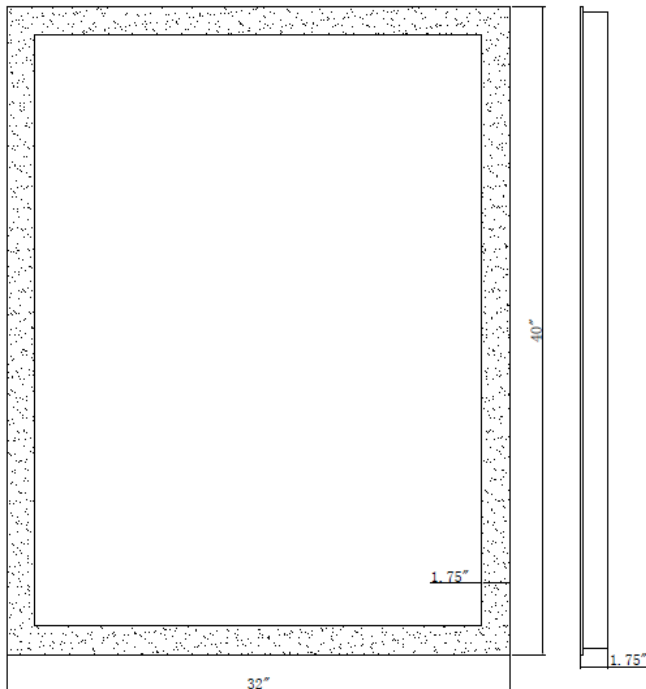

## SPECIFICATIONS:

- Mirror Size: W32" X H40" X D1.75"
- Lamp power: 21W;
- Lumens: 1470lm
- CRI  $\geq$  90;
- CCT: 5000K
- Dimming LED
- Electronic Driver: Input 110-120V, output DC 60-75V
- Defogger
- Luminaire Disconnect
- Changeable LED light strip
- Primary Material: SPCC+GLASS
- UL Approved

## INSTALLATION:

1. Mount the chassis on the wall, the chassis can be horizontal and vertical hanging.
2. Install lamps
3. Wiring
4. Powder connection
5. Hang mirror on chassis

Size: W32" X H40" X D1.75"