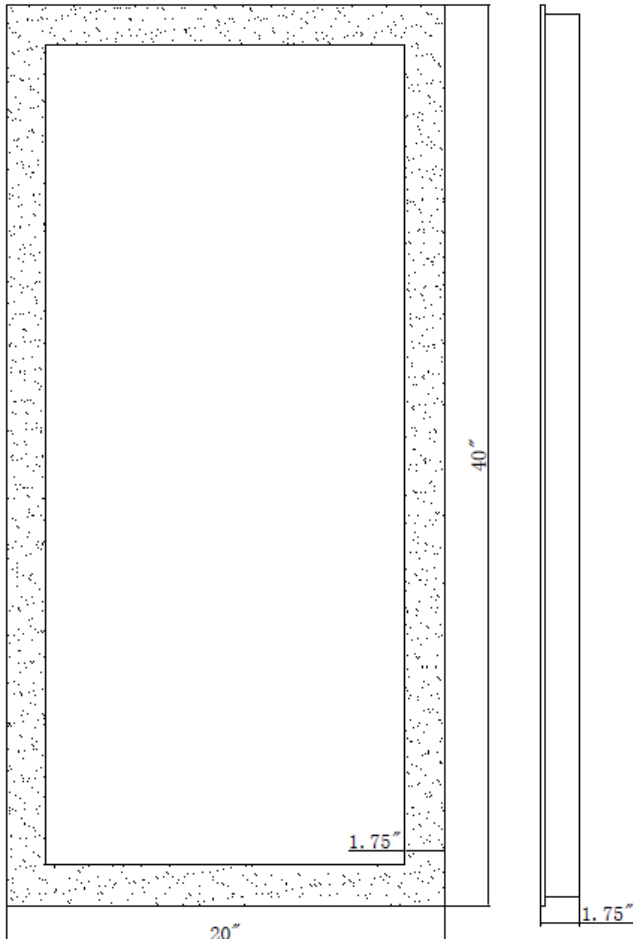

MRE-6112

W20" X H40" CRI 90 CCT (K) 3000 1190 Lumens

LED Mirror Light

Elitco Lighting

Project

Location

PRODUCT DESCRIPTION

IP44 Rated LED Backlit Bathroom Wall Mirror, highly polished silver mirror with 4 rectangle light windows. Epoxy powder coated mild steel back box. LED Mirror Light is designed to provide 40,000 hours of life.

SPECIFICATIONS:

- Mirror Size: W20" X H40" X D1.75"
- Lamp power: 17W;
- Lumens: 1190lm
- CRI \geq 90;
- CCT: 3000K
- Dimming LED
- Electronic Driver: Input 110-120V, output DC 48-66V
- Defogger
- Luminaire Disconnect
- Changeable LED light strip
- Primary Material: SPCC+GLASS
- UL Approved

FINISHES: Glossy White Back box

INSTALLATION:

1. Mount the chassis on the wall, the chassis can be horizontal and vertical hanging.
2. Install lamps
3. Wiring
4. Powder connection
5. Hang mirror on chassis

Size: W20" X H40" X D1.75"

LABELS: UL/CUL listed (CUL listed number: E352423), ETL/CETL listed (ETL listed number: 3194213), IP Rating: IP44.