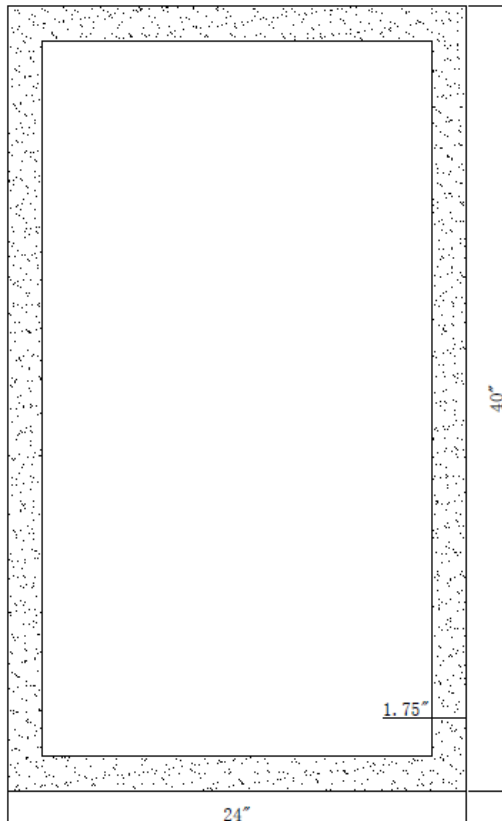

MRE-6114

W24" X H40" CRI 90 CCT (K) 3000 1130 Lumens

LED Mirror Light

Elitco Lighting

Project

Location

PRODUCT DESCRIPTION

IP44 Rated LED Backlit Bathroom Wall Mirror, highly polished silver mirror with 4 rectangle light windows. Epoxy powder coated mild steel back box. LED Mirror Light is designed to provide 40,000 hours of life.

SPECIFICATIONS:

- Mirror Size: W24" X H40" X D1.75"
- Lamp power: 18W;
- Lumens: 1130lm
- CRI \geq 90;
- CCT: 3000K
- Dimming LED
- Electronic Driver: Input 110-120V, output DC 48-66V
- Defogger
- Luminaire Disconnect
- Changeable LED light strip
- Primary Material: SPCC+GLASS
- UL Approved

FINISHES: Glossy White Back box

INSTALLATION:

1. Mount the chassis on the wall, the chassis can be horizontal and vertical hanging.
2. Install lamps
3. Wiring
4. Powder connection
5. Hang mirror on chassis

Size: W24" X H40" X D1.75"

LABELS: UL/CUL listed (CUL listed number: E352423), ETL/CETL listed (ETL listed number: 3194213), IP Rating: IP44.