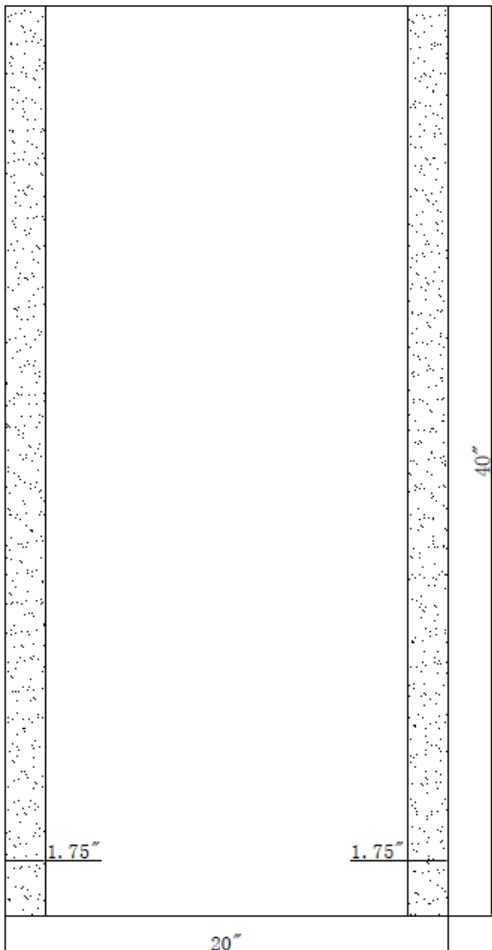

MRE-6202

W20" X H40" CRI 90 CCT (K) 5000 980 Lumens

LED Mirror Light

Elitco Lighting

Project

Location

PRODUCT DESCRIPTION

IP44 Rated LED Backlit Bathroom Wall Mirror, highly polished silver mirror with 2 rectangle light windows. Epoxy powder coated mild steel back box. LED Mirror Light is designed to provide 40,000 hours of life.

SPECIFICATIONS:

- Mirror Size: W20" X H40" X D1.75"
- Lamp power: 14W;
- Lumens: 980lm
- CRI \geq 90;
- CCT: 5000K
- Dimming LED
- Electronic Driver: Input 110-120V, output DC 36-54V
- Defogger
- Luminaire Disconnect
- Changeable LED light strip
- Primary Material: SPCC+GLASS
- UL Approved

FINISHES: Glossy White Back box

INSTALLATION:

1. Mount the chassis on the wall, the chassis can be horizontal and vertical hanging.
2. Install lamps
3. Wiring
4. Powder connection
5. Hang mirror on chassis

Size: W20" X H40" X D1.75"

1.75" LABELS: UL/CUL listed (CUL listed number: E352423), ETL/CETL listed (ETL listed number: 3194213), IP Rating: IP44.