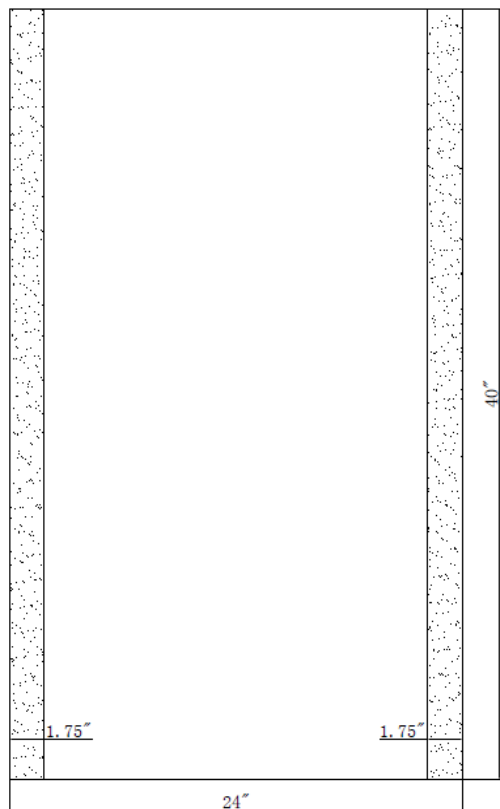

MRE-6204

W24" X H40" CRI 90 CCT (K) 5000 980 Lumens

LED Mirror Light

Elitco Lighting

Project

Location

PRODUCT DESCRIPTION

IP44 Rated LED Backlit Bathroom Wall Mirror, highly polished silver mirror with 2 rectangle light windows. Epoxy powder coated mild steel back box. LED Mirror Light is designed to provide 40,000 hours of life.

SPECIFICATIONS:

- Mirror Size: W24" X H40" X D1.75"
- Lamp power: 14W;
- Lumens: 980lm
- CRI \geq 90;
- CCT: 5000K
- Dimming LED
- Electronic Driver: Input 110-120V, output DC 36-54V
- Defogger
- Luminaire Disconnect
- Changeable LED light strip
- Primary Material: SPCC+GLASS
- UL Approved

Size: W24" X H40" X D1.75"

LABELS: UL/CUL listed (CUL listed number: E352423), ETL/CETL listed (ETL listed number: 3194213), IP Rating: IP44.