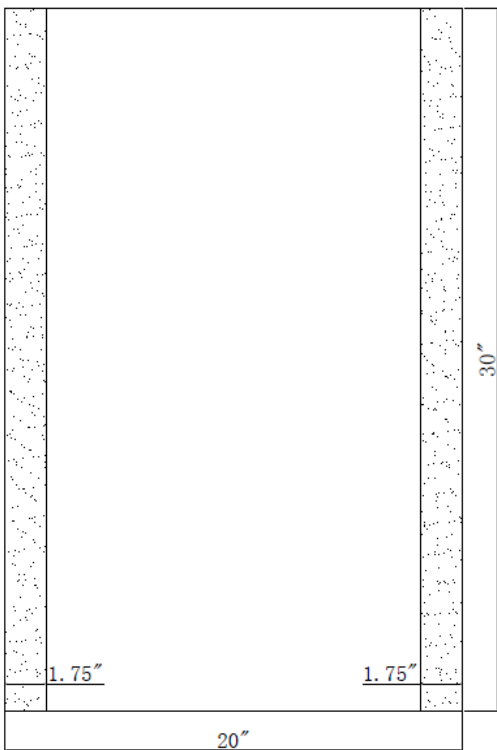

MRE-6211

W20" X H30" CRI 90 CCT (K) 3000 700 Lumens

LED Mirror Light

Elitco Lighting

Project

Location

PRODUCT DESCRIPTION

IP44 Rated LED Backlit Bathroom Wall Mirror, highly polished silver mirror with 2 rectangle light windows. Epoxy powder coated mild steel back box. LED Mirror Light is designed to provide 40,000 hours of life.

SPECIFICATIONS:

- Mirror Size: W20" X H30" X D1.75"
- Lamp power: 10W;
- Lumens: 700lm
- CRI ≥ 90 ;
- CCT: 3000K
- Dimming LED
- Electronic Driver: Input 110-120V, output DC 27-42V
- Defogger
- Luminaire Disconnect
- Changeable LED light strip
- Primary Material: SPCC+GLASS
- UL Approved

Size: W20" X H30" X D1.75"

LABELS: UL/CUL listed (CUL listed number: E352423), ETL/CETL listed (ETL listed number: 3194213), IP Rating: IP44.