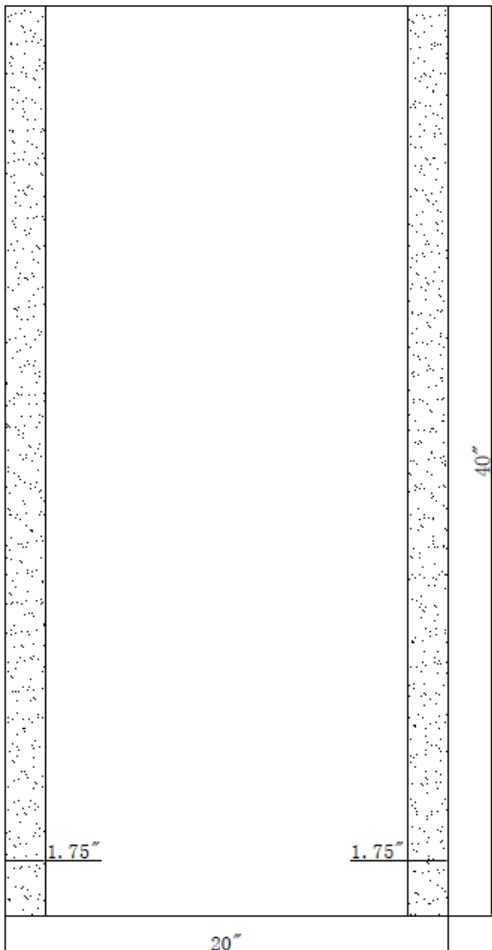

# MRE-6212

W20" X H40" CRI 90 CCT (K) 3000 980 Lumens

LED Mirror Light

Elitco Lighting

Project

Location

## PRODUCT DESCRIPTION

IP44 Rated LED Backlit Bathroom Wall Mirror, highly polished silver mirror with 2 rectangle light windows. Epoxy powder coated mild steel back box. LED Mirror Light is designed to provide 40,000 hours of life.

## SPECIFICATIONS:

- Mirror Size: W20" X H40" X D1.75"
- Lamp power: 14W;
- Lumens: 980lm
- CRI  $\geq$  90;
- CCT: 3000K
- Dimming LED
- Electronic Driver: Input 110-120V, output DC 36-54V
- Defogger
- Luminaire Disconnect
- Changeable LED light strip
- Primary Material: SPCC+GLASS
- UL Approved

## INSTALLATION:

1. Mount the chassis on the wall, the chassis can be horizontal and vertical hanging.
2. Install lamps
3. Wiring
4. Powder connection
5. Hang mirror on chassis

Size: W20" X H40" X D1.75"