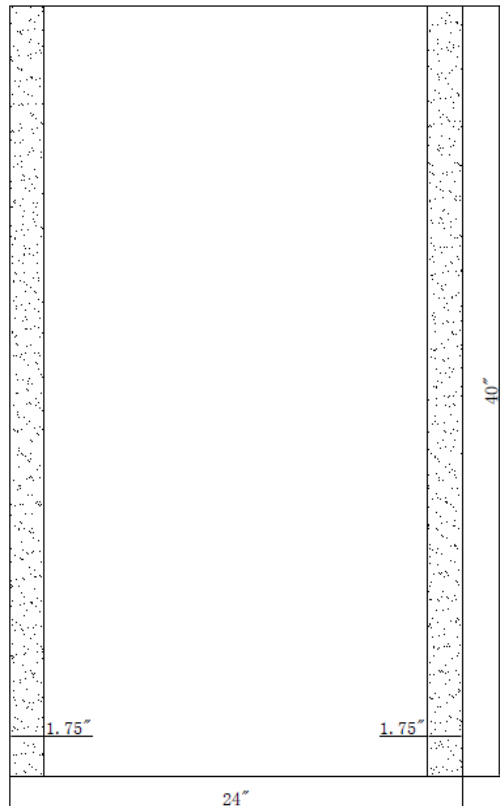

MRE-6214

W24" X H40" CRI 90 CCT (K) 3000 980 Lumens

LED Mirror Light

Elitco Lighting

Project

Location

PRODUCT DESCRIPTION

IP44 Rated LED Backlit Bathroom Wall Mirror, highly polished silver mirror with 2 rectangle light windows. Epoxy powder coated mild steel back box. LED Mirror Light is designed to provide 40,000 hours of life.

SPECIFICATIONS:

- Mirror Size: W24" X H40" X D1.75"
- Lamp power: 14W;
- Lumens: 980lm
- CRI \geq 90;
- CCT: 3000K
- Dimming LED
- Electronic Driver: Input 110-120V, output DC 36-54V
- Defogger
- Luminaire Disconnect
- Changeable LED light strip
- Primary Material: SPCC+GLASS
- UL Approved

Size: W24" X H40" X D1.75"

LABELS: UL/CUL listed (CUL listed number: E352423), ETL/CETL listed (ETL listed number: 3194213), IP Rating: IP44.