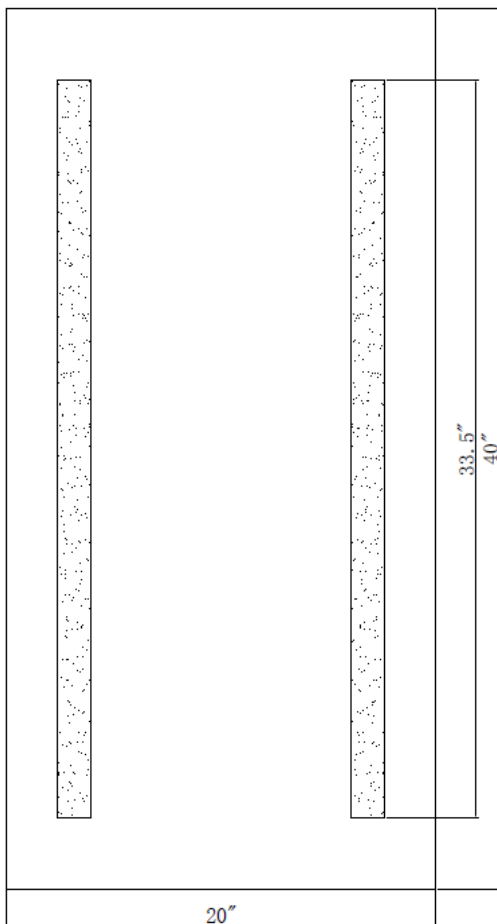

MRE-6302

W20" X H40" CRI 90 CCT (K) 5000 840 Lumens

LED Mirror Light

Elitco Lighting

Project

Location

PRODUCT DESCRIPTION

IP44 Rated LED Backlit Bathroom Wall Mirror, highly polished silver mirror with 2 rectangle light windows. Epoxy powder coated mild steel back box. LED Mirror Light is designed to provide 40,000 hours of life.

SPECIFICATIONS:

- Mirror Size: W20" X H40" X D1.75"
- Lamp power: 12W;
- Lumens: 840lm
- CRI \geq 90;
- CCT: 5000K
- Dimming LED
- Electronic Driver: Input 110-120V, output DC 27-42V
- Defogger
- Luminaire Disconnect
- Changeable LED light strip
- Primary Material: SPCC+GLASS
- UL Approved

FINISHES: Glossy White Back box

INSTALLATION:

1. Mount the chassis on the wall, the chassis can be horizontal and vertical hanging.
2. Install lamps
3. Wiring
4. Powder connection
5. Hang mirror on chassis

Size: W20" X H40" X D1.75"

LABELS: UL/CUL listed (CUL listed number: E352423), ETL/CETL listed (ETL listed number: 3194213), IP Rating: IP44.