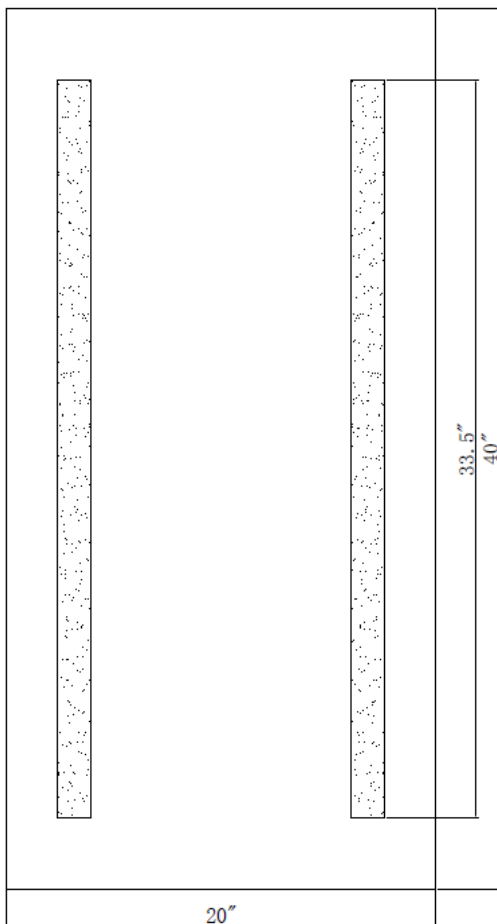

MRE-6312

W20" X H40" CRI 90 CCT (K) 3000 840 Lumens

LED Mirror Light

Elitco Lighting

Project

Location

PRODUCT DESCRIPTION

IP44 Rated LED Backlit Bathroom Wall Mirror, highly polished silver mirror with 2 rectangle light windows. Epoxy powder coated mild steel back box. LED Mirror Light is designed to provide 40,000 hours of life.

SPECIFICATIONS:

- Mirror Size: W20" X H40" X D1.75"
- Lamp power: 12W;
- Lumens: 840lm
- CRI \geq 90;
- CCT: 3000K
- Dimming LED
- Electronic Driver: Input 110-120V, output DC 27-42V
- Defogger
- Luminaire Disconnect
- Changeable LED light strip
- Primary Material: SPCC+GLASS
- UL Approved

FINISHES: Glossy White Back box

INSTALLATION:

1. Mount the chassis on the wall, the chassis can be horizontal and vertical hanging.
2. Install lamps
3. Wiring
4. Powder connection
5. Hang mirror on chassis

Size: W20" X H40" X D1.75"

LABELS: UL/CUL listed (CUL listed number: E352423), ETL/CETL listed (ETL listed number: 3194213), IP Rating: IP44.