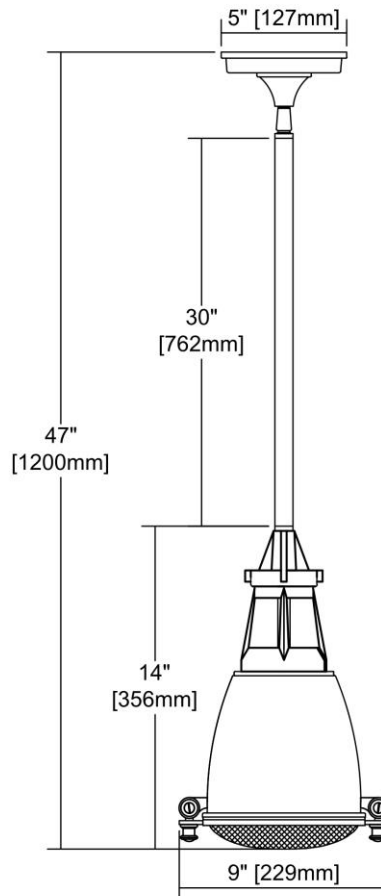

		ITEM #:	65283/1		
		UPC	748119115290		
		Description	Sylvester 1-Light Mini Pendant in Satin Nickel and Weathered Zinc with Metal Shade		
		Finish	Satin Nickel, Weathered Zinc		
		Materials	Glass, Metal		
		Brand	ELK Lighting		
		Collection	Sylvester		
		Category	Indoor Lighting		
		Type	Mini Pendant		
ITEM DIMENSIONS		RATINGS & SPECIFICATIONS			
Width	9 inches	Safety Rating	UL	Certification	N/A
Depth	9 inches	ADA Compliant	N/A	Voltage	N/A
Height	14 inches	BULBS / SOCKETS			
Weight	6 pounds	Quantity	1	Wattage	60 watts
ADDITIONAL DIMENSIONS		Included	No	Type	A19 (E26 Medium Base)
Backplate / Canopy	5x5	Other	N/A		
HCWO	N/A	CHAIN / CORD INFORMATION			
Min. Extension	N/A	Chain	N/A	Cord	N/A
Max. Extension	N/A	SHADE / GLASS DETAILS			
OVERALL HEIGHT		Shade/Glass Description	Metal Shade with Clear Halophane Glass Diffuser		
Min.	N/A	Max.	N/A		
EXTENSION ROD(S)		Width	N/A	Height	N/A
Rods: 1-6, 2-12		Width at Top	N/A	Width at Bottom	N/A