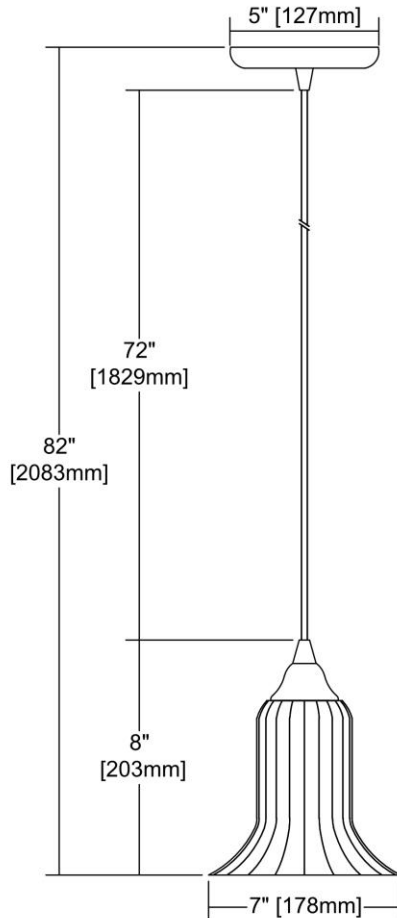


	ITEM #:	10685/1
	UPC	748119123509
	Description	Walton 1-Light Mini Pendant in Satin Nickel with Dichroic Pressed Glass
	Finish	Satin Nickel
	Materials	Glass, Metal
	Brand	ELK Lighting
	Collection	Walton
	Category	Indoor Lighting
	Type	Mini Pendant

ITEM DIMENSIONS				RATINGS & SPECIFICATIONS				
Width	7 inches			Safety Rating	N/A		Certification	N/A
Depth	7 inches			ADA Compliant	N/A		Voltage	N/A
Height	8 inches			BULBS / SOCKETS				
Weight	2 pounds			Quantity	1	Wattage	60 watts	
ADDITIONAL DIMENSIONS				Included	No		Type	A19 (E26 Medium Base)
Backplate / Canopy	5x5			Other	N/A			
HCWO	N/A			CHAIN / CORD INFORMATION				
Min. Extension	N/A			Chain	N/A		Cord	N/A
Max. Extension	N/A			SHADE / GLASS DETAILS				
OVERALL HEIGHT				Shade/Glass Description	Dichroic Pressed Glass			
Min.	N/A		Max.	N/A				
EXTENSION ROD(S)				Width	N/A		Height	N/A
N/A				Width at Top	N/A		Width at Bottom	N/A