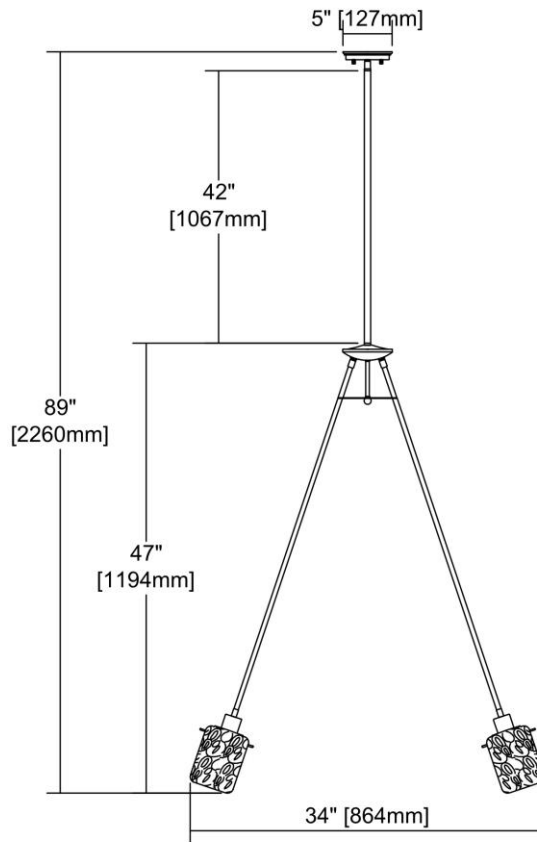

<b>ITEM #:</b>	46183/9
<b>UPC</b>	748119111704
<b>Description</b>	Watercube 9-Light Chandelier in Oil Rubbed Bronze with Teak Water Glass
<b>Finish</b>	Oil Rubbed Bronze
<b>Materials</b>	Glass, Metal
<b>Brand</b>	ELK Lighting
<b>Collection</b>	Watercube
<b>Category</b>	Indoor Lighting
<b>Type</b>	Chandelier

ITEM DIMENSIONS				RATINGS & SPECIFICATIONS				
<b>Width</b>	34 inches			<b>Safety Rating</b>	UL		<b>Certification</b>	N/A
<b>Depth</b>	34 inches			<b>ADA Compliant</b>	N/A		<b>Voltage</b>	N/A
<b>Height</b>	47 inches			<b>BULBS / SOCKETS</b>				
<b>Weight</b>	24 pounds			<b>Quantity</b>	9		<b>Wattage</b>	60 watts
<b>ADDITIONAL DIMENSIONS</b>				<b>Included</b>	No		<b>Type</b>	A19 (E26 Medium Base)
<b>Backplate / Canopy</b>	5x5			<b>Other</b>	N/A			
<b>HCWO</b>	N/A			<b>CHAIN / CORD INFORMATION</b>				
<b>Min. Extension</b>	N/A			<b>Chain</b>	N/A		<b>Cord</b>	N/A
<b>Max. Extension</b>	N/A			<b>SHADE / GLASS DETAILS</b>				
<b>OVERALL HEIGHT</b>				<b>Shade/Glass Description</b>	Teak Water Glass			
<b>Min.</b>	N/A		<b>Max.</b>	N/A				
<b>EXTENSION ROD(S)</b>				<b>Width</b>	N/A		<b>Height</b>	N/A
Rods: 1-6, 1-12, 1-24				<b>Width at Top</b>	N/A		<b>Width at Bottom</b>	N/A