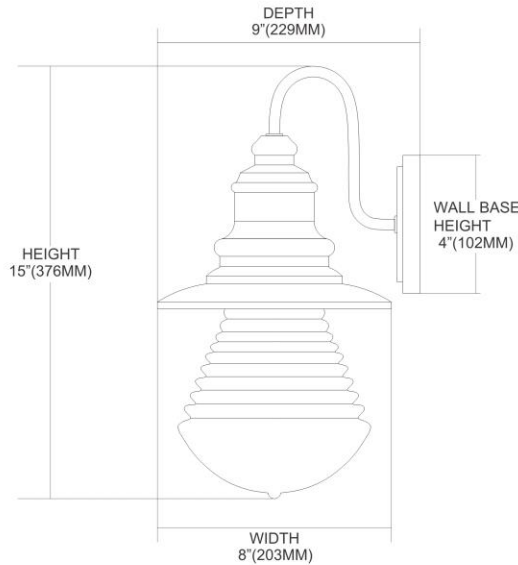

ITEM #:	47045/1
UPC	748119070643
Description	Westport 1-Light Outdoor Wall Lamp in Weathered Charcoal
Finish	Weathered Charcoal
Materials	Cast Aluminum
Brand	ELK Lighting
Collection	Westport
Category	Outdoor Lighting
Type	Sconce

ITEM DIMENSIONS				RATINGS & SPECIFICATIONS				
Width	8 inches			Safety Rating	N/A		Certification	N/A
Depth	9 inches			ADA Compliant	N/A		Voltage	N/A
Height	15 inches			BULBS / SOCKETS				
Weight	3 pounds			Quantity	1	Wattage	60 watts	
ADDITIONAL DIMENSIONS				Included	No		Type	A19 (E26 Medium Base)
Backplate / Canopy	5x5			Other	N/A			
HCWO	N/A			CHAIN / CORD INFORMATION				
Min. Extension	N/A			Chain	N/A		Cord	N/A
Max. Extension	N/A			SHADE / GLASS DETAILS				
OVERALL HEIGHT				Shade/Glass Description	Weathered Charcoal Shade with Clear Sculpted Glass			
Min.	N/A		Max.	N/A				
EXTENSION ROD(S)				Width	N/A		Height	N/A
N/A				Width at Top	N/A		Width at Bottom	N/A