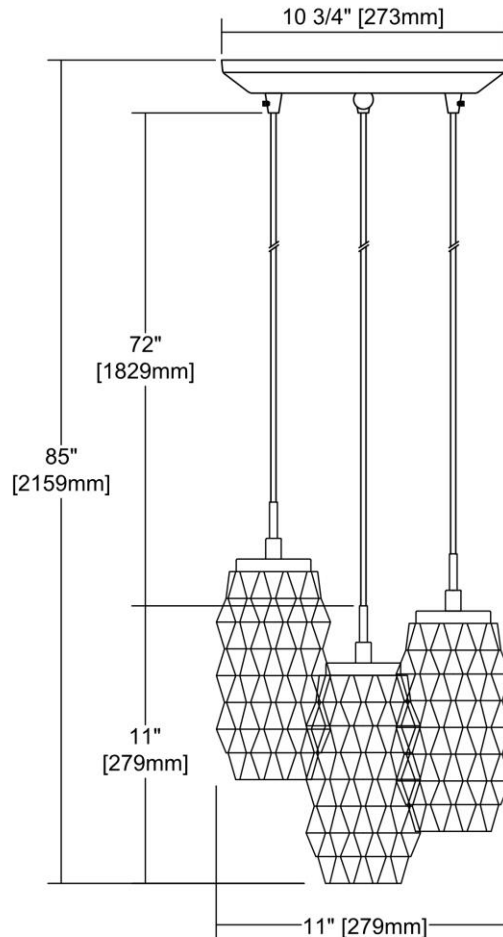


	ITEM #:	56650/3
	UPC	748119129938
	Description	Zigzag 3-Light Triangular Pendant Fixture in Polished Chrome with Clear Patterned Glass
	Finish	Polished Chrome
	Materials	Glass, Metal
	Brand	ELK Lighting
	Collection	Zigzag
	Category	Indoor Lighting
	Type	Mini Pendant

ITEM DIMENSIONS				RATINGS & SPECIFICATIONS				
Width	12 inches			Safety Rating	N/A		Certification	N/A
Depth	12 inches			ADA Compliant	N/A		Voltage	N/A
Height	11 inches			BULBS / SOCKETS				
Weight	7 pounds			Quantity	3	Wattage	60 watts	
ADDITIONAL DIMENSIONS				Included	No		Type	B11 (E12 Candelabra Base)
Backplate / Canopy	10x10			Other	N/A			
HCWO	N/A			CHAIN / CORD INFORMATION				
Min. Extension	N/A			Chain	N/A		Cord	N/A
Max. Extension	N/A			SHADE / GLASS DETAILS				
OVERALL HEIGHT				Shade/Glass Description	Clear Patterned Glass			
Min.	N/A		Max.	N/A				
EXTENSION ROD(S)				Width	N/A		Height	N/A
N/A				Width at Top	N/A		Width at Bottom	N/A