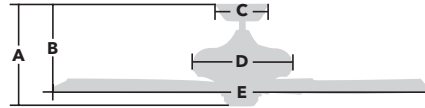

44" Arlo Wet CF344

FAN SPECIFICATIONS

Diameter	44"
Motor Lead Lengths	80"
Motor Size (mm)	125 DC
Product Weight	17.8 LBS
Blade Pitch	14°
Downrod Length	4.5" INCL.
Accepts 2.5" Downrod N	

MODEL FEATURES

- 44" Blade Span
- Premium DC Ecomotor
- 6-Speed Remote Control
- Light Fixture Adaptable (LK354 Only)
- Amazon Alexa and Google Home Compatible (Module Sold Separately)

- A. Total Fan Height: **12.5"**
- B. Bottom of Blade to Ceiling: **11.3"**
- C. Width of Canopy: **6.4"**
- D. Width of Housing: **5.8"**
- E. Total Fan Diameter: **44"**

SHIPPING SPECIFICATIONS

Carton Weight	23.2 LBS
Length	29.25"
Width	8.50"
Depth	12"