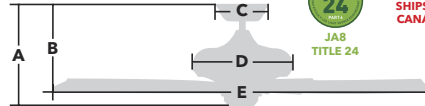

Ion Eco WIFI CF5309

FAN SPECIFICATIONS

Diameter	44, 54, 60, 72"
Motor Lead Lengths	80"
Motor Size (mm)	165 DC
Product Weight	15.70 LBS
Blade Pitch	16°
Downrod Length	6" INCL.
Accepts 2.5" Downrod	N

- A. Total Fan Height: **16.1"**
- B. Bottom of Blade to Ceiling: **13.4"**
- C. Width of Canopy: **6.1"**
- D. Width of Housing: **8"**
- E. Total Fan Diameter: **44, 54, 60, 72"**