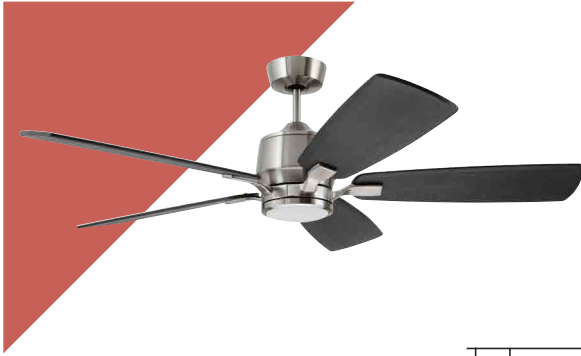

Ion Eco WIFI CF5309

FAN SPECIFICATIONS

Diameter	44, 54, 60, 72"
Motor Lead Lengths	80"
Motor Size (mm)	165 DC
Product Weight	15.70 LBS
Blade Pitch	16°
Downrod Length	6" INCL.
Accepts 2.5" Downrod	N

- A. Total Fan Height: **16.1"**
- B. Bottom of Blade to Ceiling: **13.4"**
- C. Width of Canopy: **6.1"**
- D. Width of Housing: **8"**
- E. Total Fan Diameter: **44, 54, 60, 72"**

MODEL FEATURES

- 44"/54"/60"/72" Blade Span
- Blade Select Series
- Premium DC Ecomotor
- No Light Option
- Amazon Alexa and Google Home Compatible
- Integrated Dimmable LED Light Fixture with Shatter-Resistant Opal Matte Shade

All estimates based on typical use, excluding lights ftc.gov/energy

Energy information listed above is a weighted average of High and Low speeds.

AVAILABLE FINISHES

NEW! BRUSHED STEEL CF5309BS - Blade Select Series Blades (Sold Separately), Shatter-Resistant Opal Matte Shade