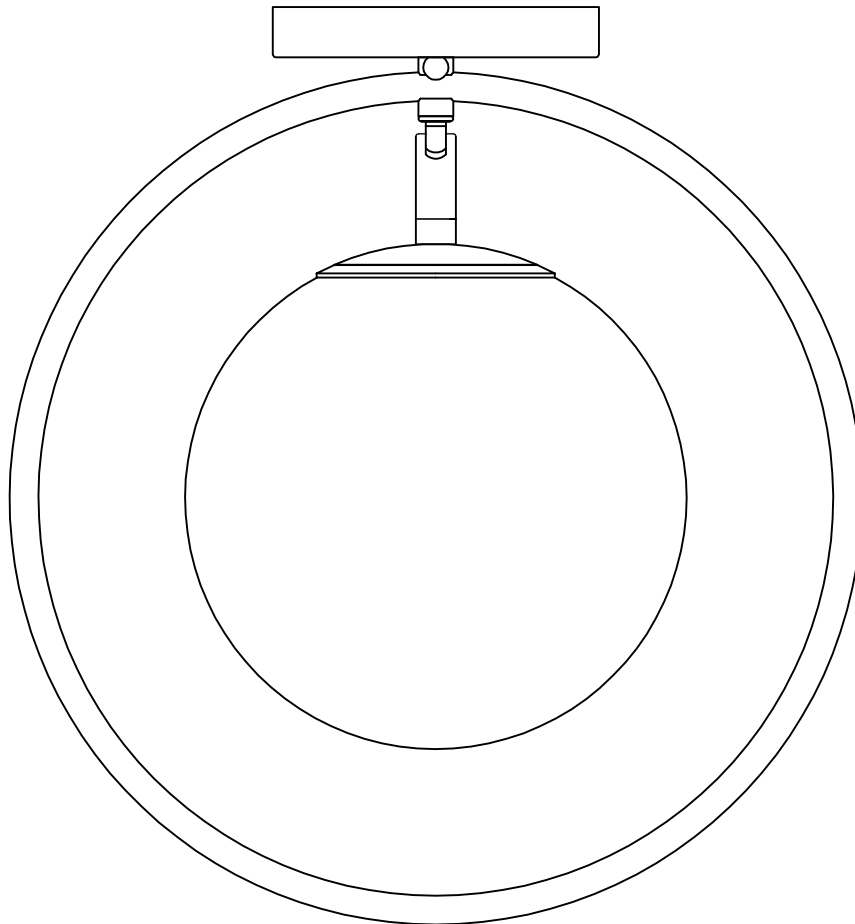

Contemporary
Lighting™

PRODUCT NAME: Revolution 1lt flushmount
ITEM NUMBER: E12510

Please consult a qualified electrician for hanging fixture and wiring.

Light Source : Bulb Info: 1 x E27 Medium base 60W (Included)

Avant de commencer, assurez-vous que le paquet contient les composants suivants:

A	 <p>Fixture</p>	x1	
B	 <p>Crossbar</p>	x1	
C	 <p>Screw #8-32x1"</p>	x2	
D	 <p>Wire connector</p>	x3	
E	 <p>Finial</p>	x2	
F	 <p>Glass</p>	x1	