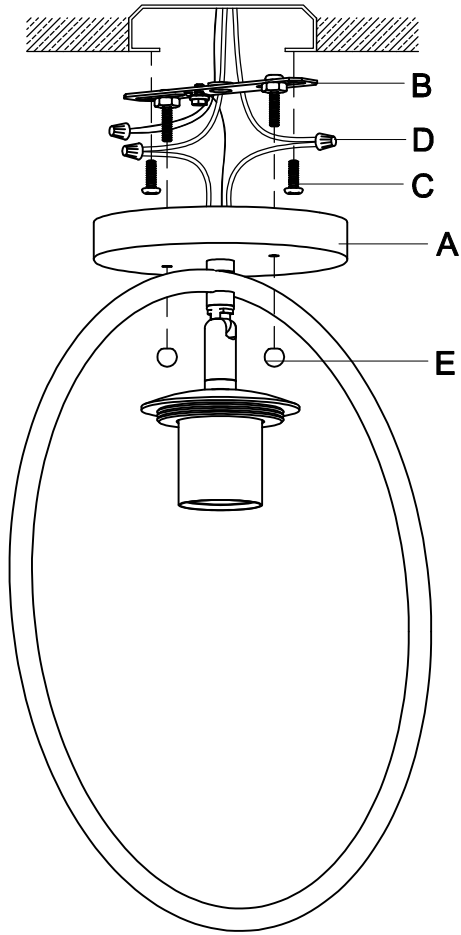

Contemporary
Lighting™

PRODUCT NAME: Revolution 1lt flushmount
ITEM NUMBER: E12510

Please consult a qualified electrician for hanging fixture and wiring.

Light Source : Bulb Info: 1 x E27 Medium base 60W (Included)

Avant de commencer, assurez-vous que le paquet contient les composants suivants:

A	 <p>Fixture</p>	x1	
B	 <p>Crossbar</p>	x1	
C	 <p>Screw #8-32x1"</p>	x2	
D	 <p>Wire connector</p>	x3	
E	 <p>Finial</p>	x2	
F	 <p>Glass</p>	x1	