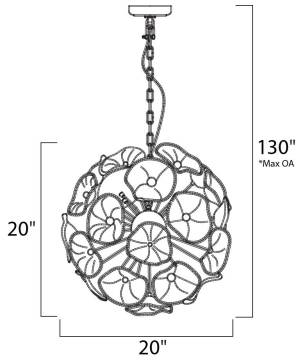

**PRODUCT DESCRIPTION**

The Fiori Collection boasts of a contemporary design fused with historic craftsmanship. A floral sphere, comprised with hand formed Murano glass crystal petals, is eloquently designed in an amazing combination of glass and chrome while delivering an amazing glow of light. The result is a fixture that will definitely make a statement in any design space.

\*max overall height

**MEASUREMENTS**

DIMENSION : 20" W x 20" H  
 MAX OAH : 130" OAH  
 HANGING WEIGHT : 11.8 lb

**LAMPING**

LUMENS : 6,000 Rated  
 BULB : 12 x 40W Xenon G9 , 480W Total  
 BULB INCLUDED : (Included)  
 DIMMABLE : Yes  
 COLOR\_TEMP : 2900K